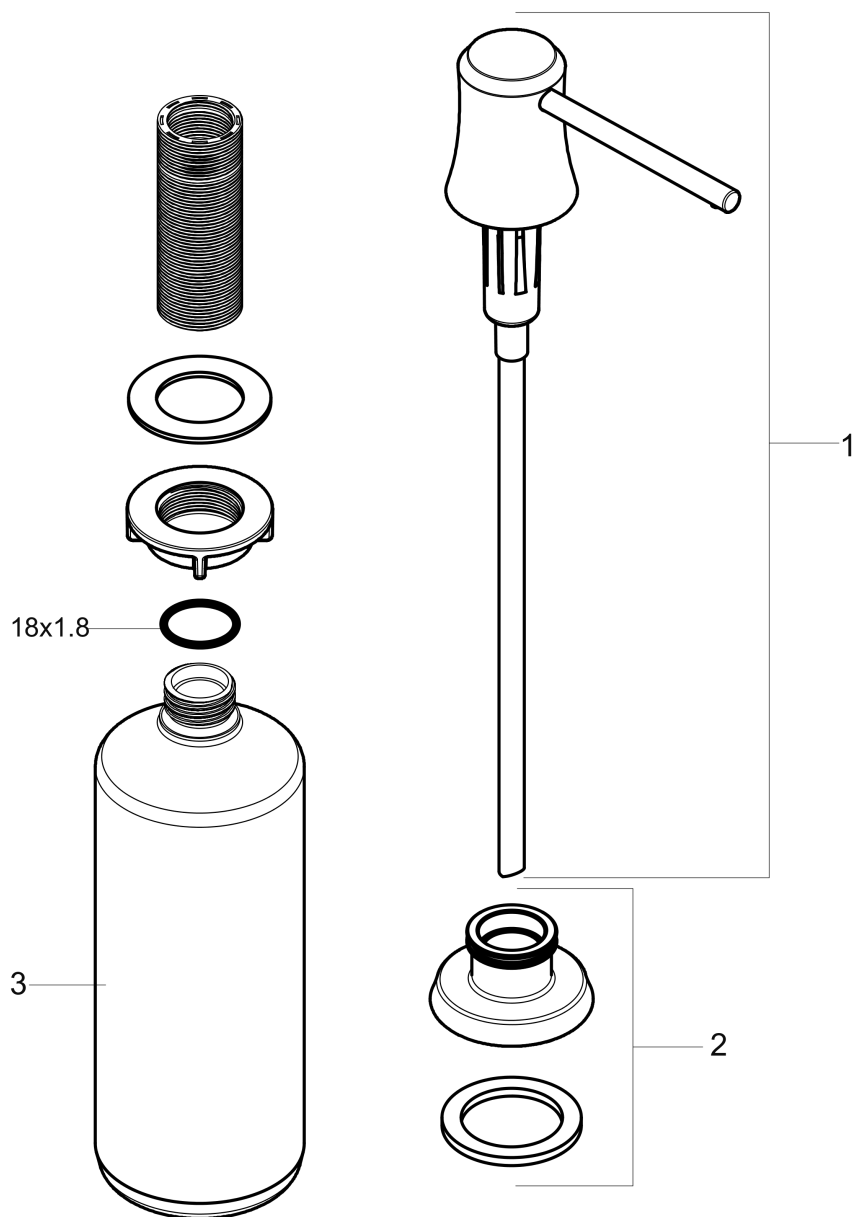

**Joleena  
Soap Dispenser**

Finishes : **polished nickel** Part no. : **04796830**

**Description**

**Features**

- metal
- bottle capacity 16 oz

**Product image**

**Scale drawing**

**Joleena  
Soap Dispenser**

Finishes : **polished nickel** Part no. : **04796830**

**Exploded drawing**

Year of production: >09/19

**Joleena**  
**Soap Dispenser**  
 Finishes : **polished nickel**    Part no. : **04796830**

**Spare parts list**

Year of production: >**09/19**

<b>Pos.</b>	<b>Description</b>	<b>Part no.</b>	<b>PC</b>	<b>PU</b>
1	pump	93535830	0	1
3	bottle for lotion dispenser	93278000	0	1