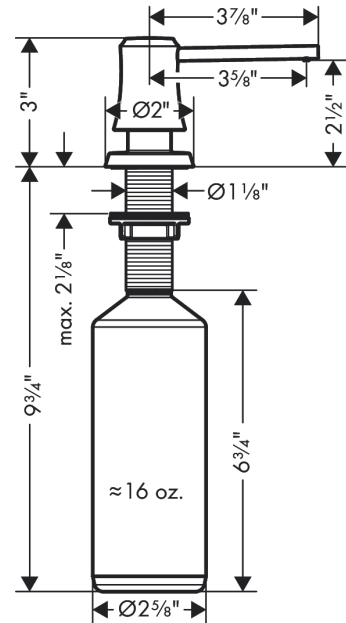

**Joleena  
Soap Dispenser**

Finishes : **polished nickel** Part no. : **04796830**

**Description**

**Features**

- metal
- bottle capacity 16 oz

**Product image**

**Scale drawing**

**Joleena  
Soap Dispenser**

Finishes : **polished nickel** Part no. : **04796830**

**Exploded drawing**

Year of production: >09/19

**Joleena**  
**Soap Dispenser**  
 Finishes : **polished nickel**    Part no. : **04796830**

**Spare parts list**

Year of production: >**09/19**

<b>Pos.</b>	<b>Description</b>	<b>Part no.</b>	<b>PC</b>	<b>PU</b>
1	pump	93535830	0	1
3	bottle for lotion dispenser	93278000	0	1