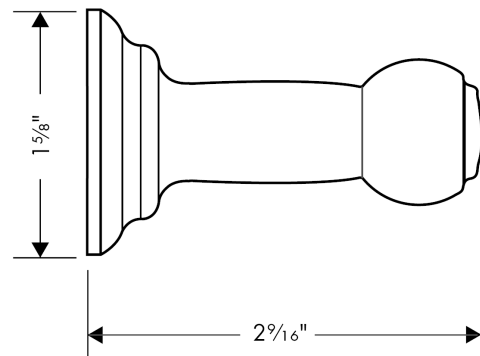

**C Accessories**

**Hook**

Finishes : **chrome**    Part no. : **06099000**

**Description**

**Features**

- Brass
- Wall-mounted
- Metal holder

**Item details**

List Price \$ 44.00

**Product image**

**Scale drawing**

**C Accessories**

**Hook**

Finishes : **chrome** Part no. : **06099000**

**Exploded drawing**

Year of production: >07/04

**C Accessories**

**Hook**

Finishes : **chrome**    Part no. : **06099000**

**Spare parts list**

Year of production: >**07/04**

<b>Pos.</b>	<b>Description</b>	<b>Part no.</b>	<b>Price</b>	<b>PU</b>
1	mounting set	40915000	-	1