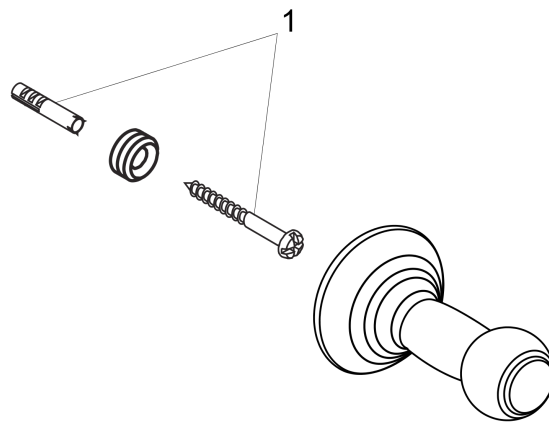

**Product image**

**Scale drawing**

**C Accessories**

**Hook**

Finishes : **chrome** Part no. : **06099000**

**Exploded drawing**

Year of production: >07/04

**C Accessories**

**Hook**

Finishes : **chrome**    Part no. : **06099000**

**Spare parts list**

Year of production: >**07/04**

<b>Pos.</b>	<b>Description</b>	<b>Part no.</b>	<b>Price</b>	<b>PU</b>
1	mounting set	40915000	-	1