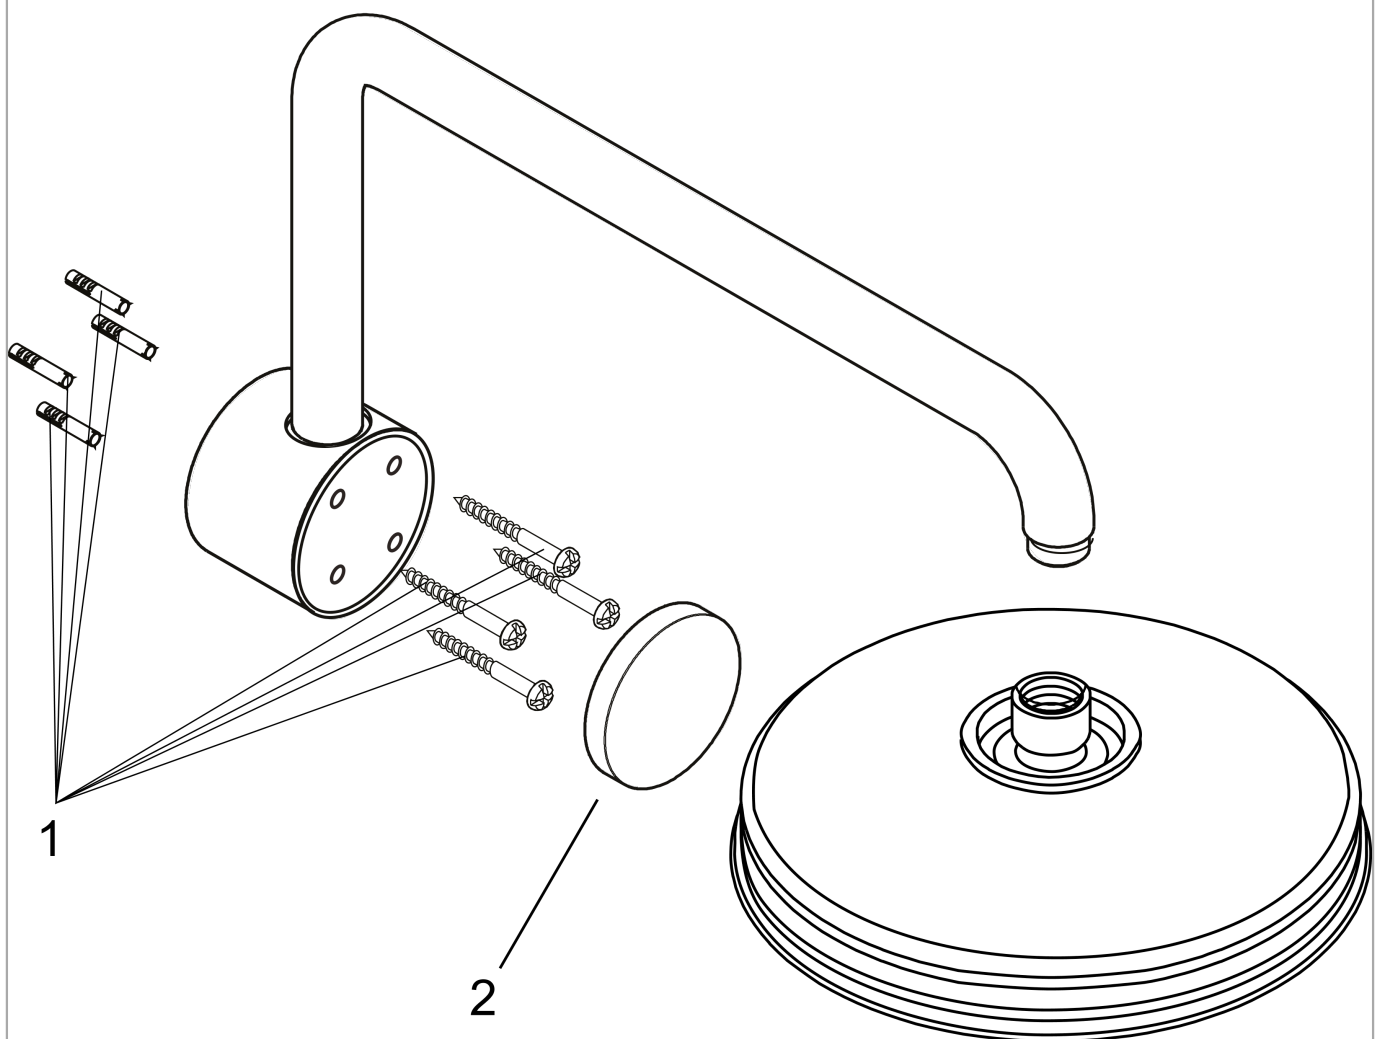

**Raindance
Showerarm**

Finishes : **chrome** Part no. : **06476000**

Description

Features

- Brass
- 1/2" NPT
- mounting plate, Escutcheon

Item details

List Price \$ 333.00

Compliance

Product image

Scale drawing

**Raindance
Showerarm**

Finishes : **chrome** Part no. : **06476000**

Exploded drawing

Year of production: >11/06

**Raindance
Showerarm**

Finishes : **chrome** Part no. : **06476000**

Spare parts list

Year of production: >11/06

Pos.	Description	Part no.	Price	PU
1	mounting set	98689000	-	1
2	cover	98690000	-	1