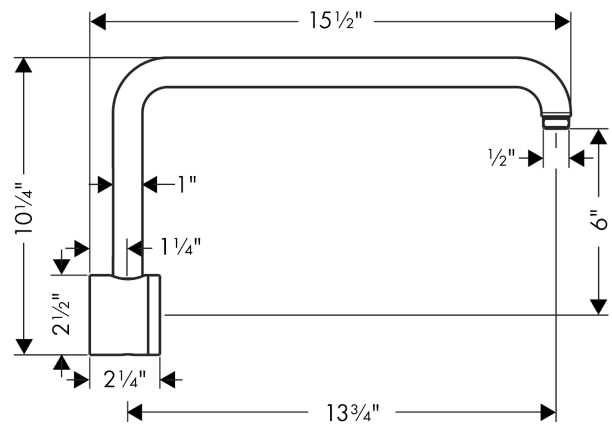

**Raindance
Showerarm**

Finishes : **chrome** Part no. : **06476000**

Description

Features

- Brass
- 1/2" NPT
- mounting plate, Escutcheon

Item details

List Price \$ 333.00

Compliance

Product image

Scale drawing

**Raindance
Showerarm**

Finishes : **chrome** Part no. : **06476000**

Exploded drawing

Year of production: >11/06

**Raindance
Showerarm**

Finishes : **chrome** Part no. : **06476000**

Spare parts list

Year of production: >11/06

Pos.	Description	Part no.	Price	PU
1	mounting set	98689000	-	1
2	cover	98690000	-	1