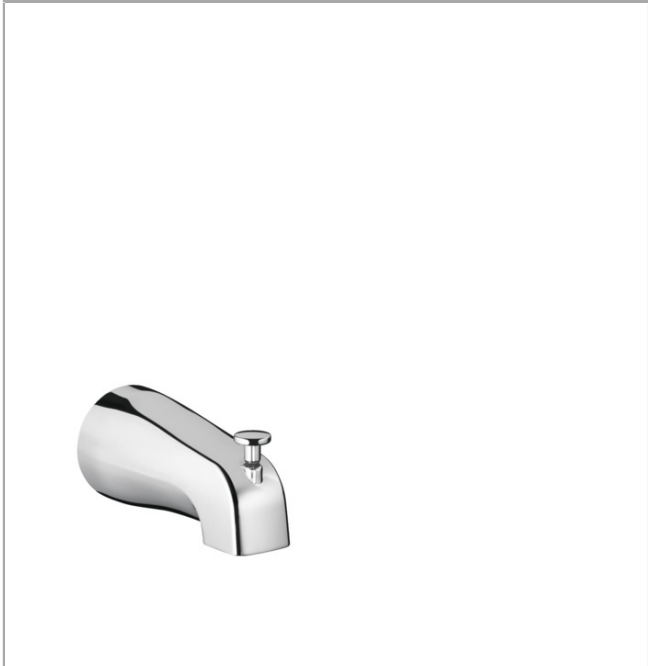

**Commercial  
Tub Spout with Diverter**

Finishes : **chrome** Part no. : **06501000**

**Description**

**Item details**

List Price \$ 55.00

**Compliance**

**Product image**

**Scale drawing**