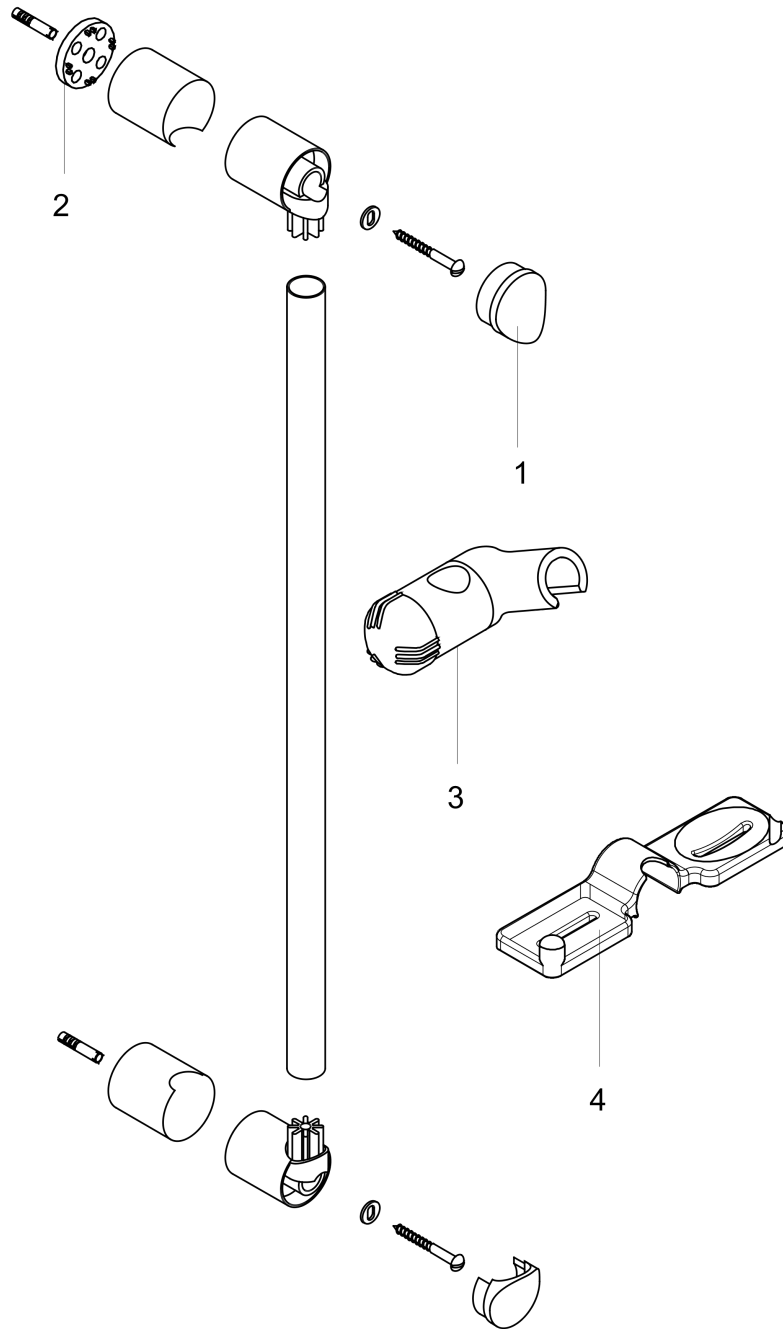

**Unica**

**Wallbar E, 24"**

Finishes : **chrome** Part no. : **06890000**

**Description**

**Features**

- Brass wallbar
- Angle-adjustable holder pivots left and right, slides easily and locks in place

**Item details**

List Price \$ 140.00

**Product image**

**Scale drawing**

Unica

Wallbar E, 24"

Finishes : chrome

Part no. : 06890000

Exploded drawing

Year of production: >07/02

**Unica**

**Wallbar E, 24"**

Finishes : **chrome** Part no. : **06890000**

**Spare parts list**

Year of production: >07/02

Pos.	Description	Part no.	Price	PU
1	cover	88534000	-	1
2	tile-matching-disk	96184000	-	1
3	support, assy	88590000	-	1
4	soap dish	88700000	-	1