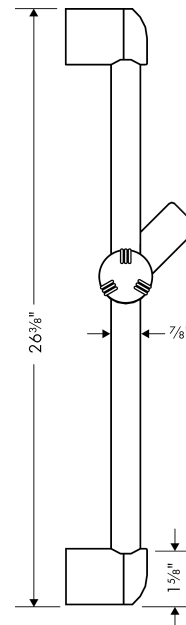

**Unica**

**Wallbar E, 24"**

Finishes : **chrome** Part no. : **06890000**

**Description**

**Features**

- Brass wallbar
- Angle-adjustable holder pivots left and right, slides easily and locks in place

**Item details**

List Price \$ 140.00

**Product image**

**Scale drawing**

Unica

Wallbar E, 24"

Finishes : chrome

Part no. : 06890000

Exploded drawing

Year of production: >07/02

**Unica**

**Wallbar E, 24"**

Finishes : **chrome** Part no. : **06890000**

**Spare parts list**

Year of production: >07/02

Pos.	Description	Part no.	Price	PU
1	cover	88534000	-	1
2	tile-matching-disk	96184000	-	1
3	support, assy	88590000	-	1
4	soap dish	88700000	-	1