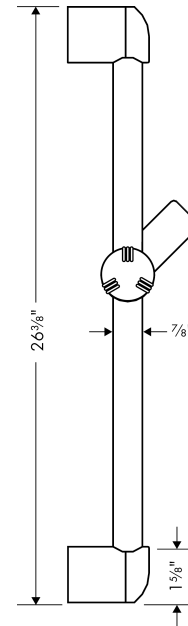

**Unica**

**Wallbar E, 24"**

Finishes : **brushed nickel** Part no. : **06890820**

**Description**

**Features**

- Brass wallbar
- Angle-adjustable holder pivots left and right, slides easily and locks in place

**Item details**

List Price \$ 183.00

**Product image**

**Scale drawing**

Unica

Wallbar E, 24"

Finishes : brushed nickel

Part no. : 06890820

Exploded drawing

Year of production: >07/02

**Unica**

**Wallbar E, 24"**

Finishes : **brushed nickel**    Part no. : **06890820**

**Spare parts list**

Year of production: >07/02

Pos.	Description	Part no.	Price	PU
1	cover	88534820	-	1
2	tile-matching-disk	96184000	-	1
3	support, assy	88590820	-	1
4	soap dish	88700000	-	1