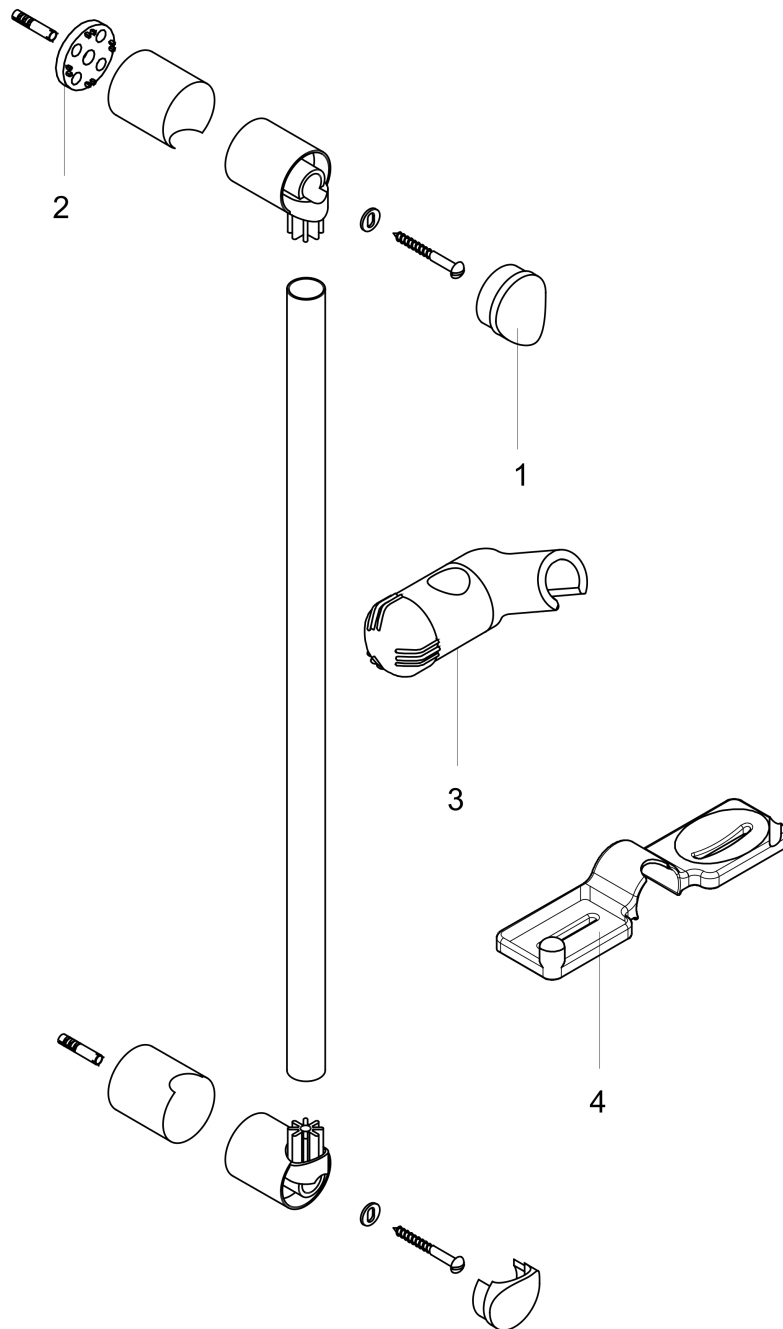

**Unica**

**Wallbar E, 24"**

Finishes : **brushed nickel** Part no. : **06890820**

**Description**

**Features**

- Brass wallbar
- Angle-adjustable holder pivots left and right, slides easily and locks in place

**Item details**

List Price \$ 183.00

**Product image**

**Scale drawing**

Unica

Wallbar E, 24"

Finishes : brushed nickel

Part no. : 06890820

Exploded drawing

Year of production: >07/02

**Unica**

**Wallbar E, 24"**

Finishes : **brushed nickel**    Part no. : **06890820**

**Spare parts list**

Year of production: >07/02

Pos.	Description	Part no.	Price	PU
1	cover	88534820	-	1
2	tile-matching-disk	96184000	-	1
3	support, assy	88590820	-	1
4	soap dish	88700000	-	1