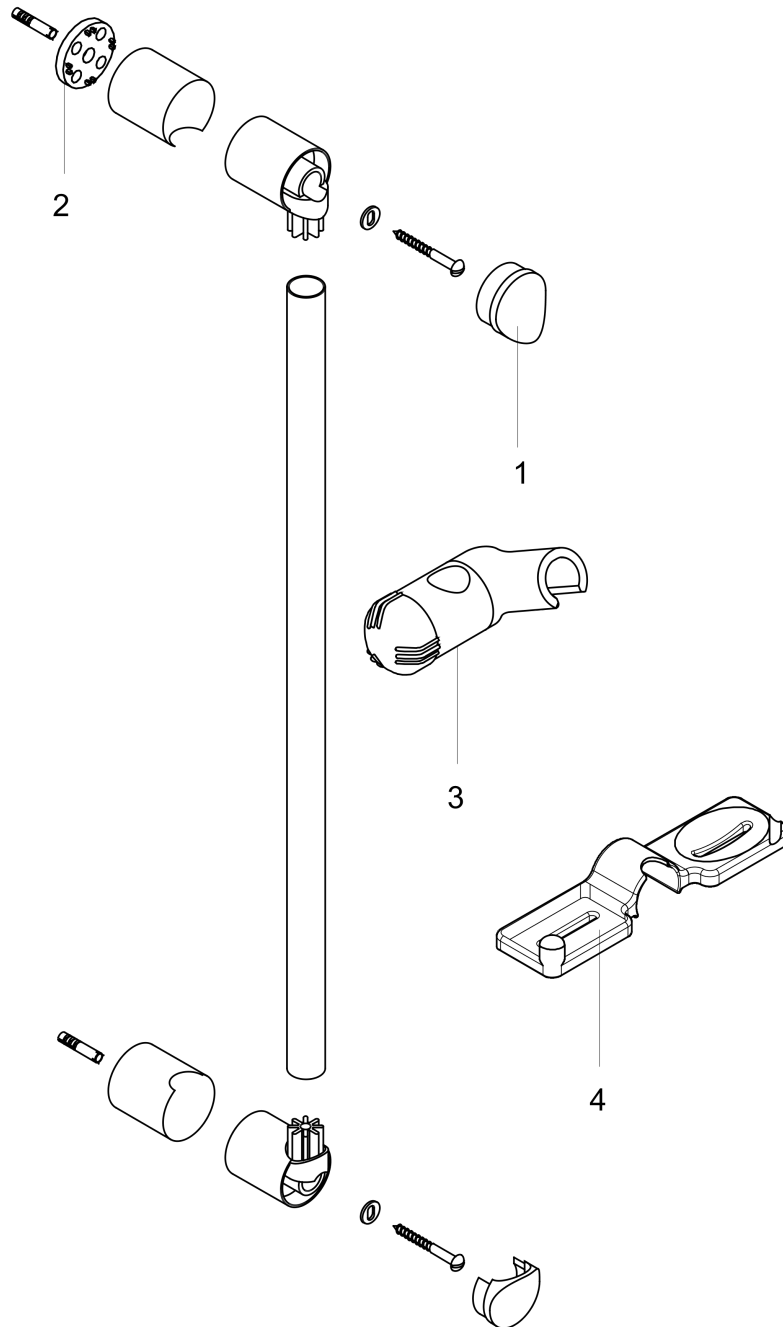

Unica

Wallbar E, 24"

Finishes : **polished nickel** Part no. : **06890830**

Description

Features

- Brass wallbar
- Angle-adjustable holder pivots left and right, slides easily and locks in place

Item details

List Price \$ 151.00

Product image

Scale drawing

Unica

Wallbar E, 24"

Finishes : polished nickel

Part no. : 06890830

Exploded drawing

Year of production: >07/02

Unica
Wallbar E, 24"
 Finishes : **polished nickel** Part no. : **06890830**

Spare parts list

Year of production: >07/02

Pos.	Description	Part no.	Price	PU
1	cover	88534830	-	1
2	tile-matching-disk	96184000	-	1
3	support, assy	88590830	-	1
4	soap dish	88700000	-	1