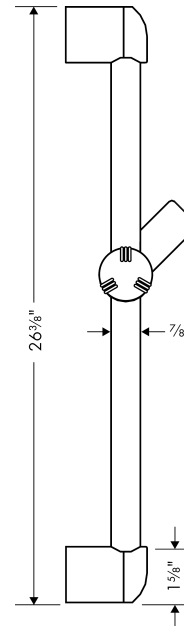

Unica

Wallbar E, 24"

Finishes : **polished nickel** Part no. : **06890830**

Description

Features

- Brass wallbar
- Angle-adjustable holder pivots left and right, slides easily and locks in place

Item details

List Price \$ 151.00

Product image

Scale drawing

Unica

Wallbar E, 24"

Finishes : polished nickel

Part no. : 06890830

Exploded drawing

Year of production: >07/02

Unica
Wallbar E, 24"
 Finishes : **polished nickel** Part no. : **06890830**

Spare parts list

Year of production: >07/02

Pos.	Description	Part no.	Price	PU
1	cover	88534830	-	1
2	tile-matching-disk	96184000	-	1
3	support, assy	88590830	-	1
4	soap dish	88700000	-	1