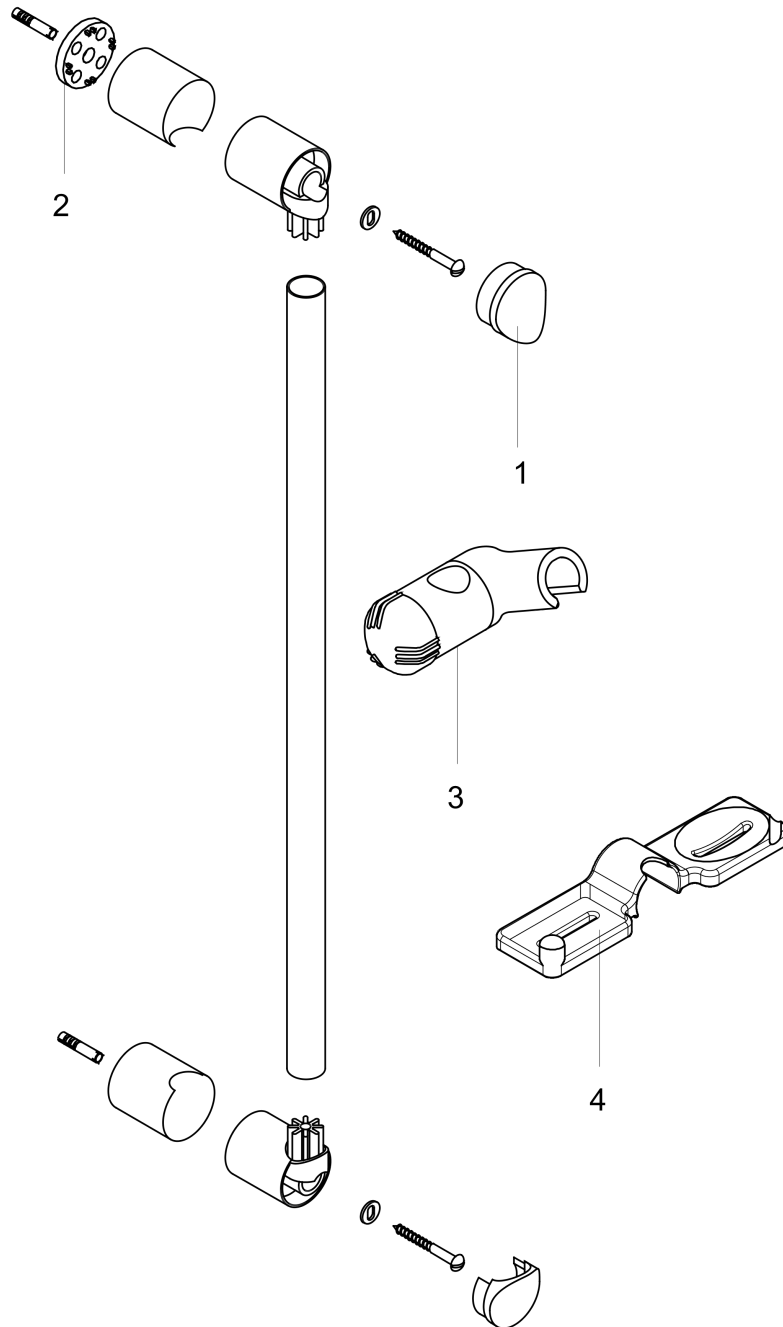

**Unica**

**Wallbar E, 24"**

Finishes : **rubbed bronze** Part no. : **06890920**

**Description**

**Features**

- Brass wallbar
- Angle-adjustable holder pivots left and right, slides easily and locks in place

**Item details**

List Price \$ 183.00

**Product image**

**Scale drawing**

Unica

Wallbar E, 24"

Finishes : **rubbed bronze**

Part no. : **06890920**

Exploded drawing

Year of production: >02/08

**Unica**  
**Wallbar E, 24"**  
 Finishes : **rubbed bronze**    Part no. : **06890920**

**Spare parts list**

Year of production: >02/08

<b>Pos.</b>	<b>Description</b>	<b>Part no.</b>	<b>Price</b>	<b>PU</b>
1	cover	88534920	-	1
2	tile-matching-disk	96184000	-	1
3	support, assy	88590920	-	1
4	soap dish	88700000	-	1