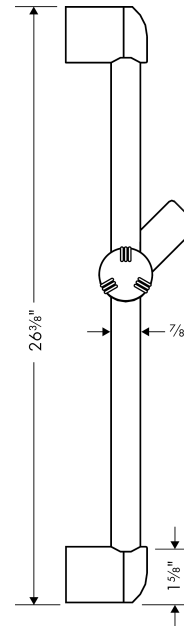

**Unica**

**Wallbar E, 24"**

Finishes : **rubbed bronze** Part no. : **06890920**

**Description**

**Features**

- Brass wallbar
- Angle-adjustable holder pivots left and right, slides easily and locks in place

**Item details**

List Price \$ 183.00

**Product image**

**Scale drawing**

Unica

Wallbar E, 24"

Finishes : **rubbed bronze**

Part no. : **06890920**

Exploded drawing

Year of production: >02/08

**Unica**  
**Wallbar E, 24"**  
 Finishes : **rubbed bronze**    Part no. : **06890920**

**Spare parts list**

Year of production: >02/08

<b>Pos.</b>	<b>Description</b>	<b>Part no.</b>	<b>Price</b>	<b>PU</b>
1	cover	88534920	-	1
2	tile-matching-disk	96184000	-	1
3	support, assy	88590920	-	1
4	soap dish	88700000	-	1