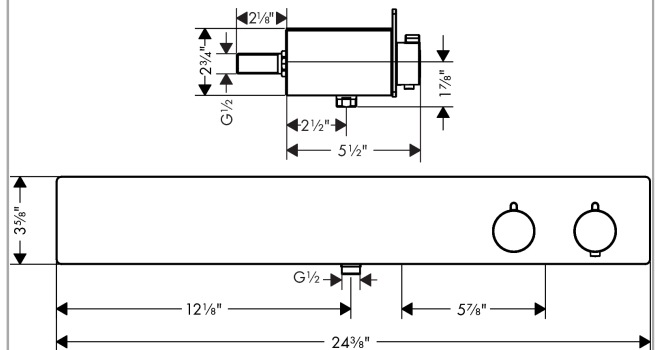

ShowerTablet
Thermostatic Trim 600 for Exposed Installation for 2 Functions
 Finishes : **white/chrome** Part no. : **13108401**

Description

Features

- Volume control and diverter for 2 outlets
- Shut-off/diverter valve, Thermostatic cartridge
- Anti-scald 100° safety stop

Item details

List Price \$ 995.00

Compliance

Product image

Scale drawing

ShowerTablet
Thermostatic Trim 600 for Exposed Installation for 2 Functions
 Finishes : **white/chrome** Part no. : **13108401**

Exploded drawing

Year of production: >07/18

ShowerTablet

Thermostatic Trim 600 for Exposed Installation for 2 Functions

Finishes : **white/chrome** Part no. : **13108401**

Spare parts list

Year of production: >07/18

Pos.	Description	Part no.	Price	PU
1	handle fixing set	93228000	-	1
2	safety set	93229000	-	1
3	nut	98913000	-	1
4	shut off unit with selector	98283000	-	1
5	thermostat cartridge	98282000	-	1
6	hollow set screw M6x16 including o-ring 29x3	98372000	-	1
7	O-ring 14x2	98129000	-	1
8	cover	93225000	-	1
9	O-ring 76x2,5	98431000	-	1
10	mounting kit	98744000	-	1
11	non return valve (pressure-resistant up to 2 MPa)	93223000	-	1
12	adapter for ball S - union	02026000	-	1
13	O-ring 29x3	98371000	-	1
14	noise reduction	96429000	-	1
15	set of connecting threads	93231000	-	1
16	O-ring 23x2	98398000	-	1
17	connecting thread	93232000	-	1
18	O-ring 15x2,5	98131000	-	1