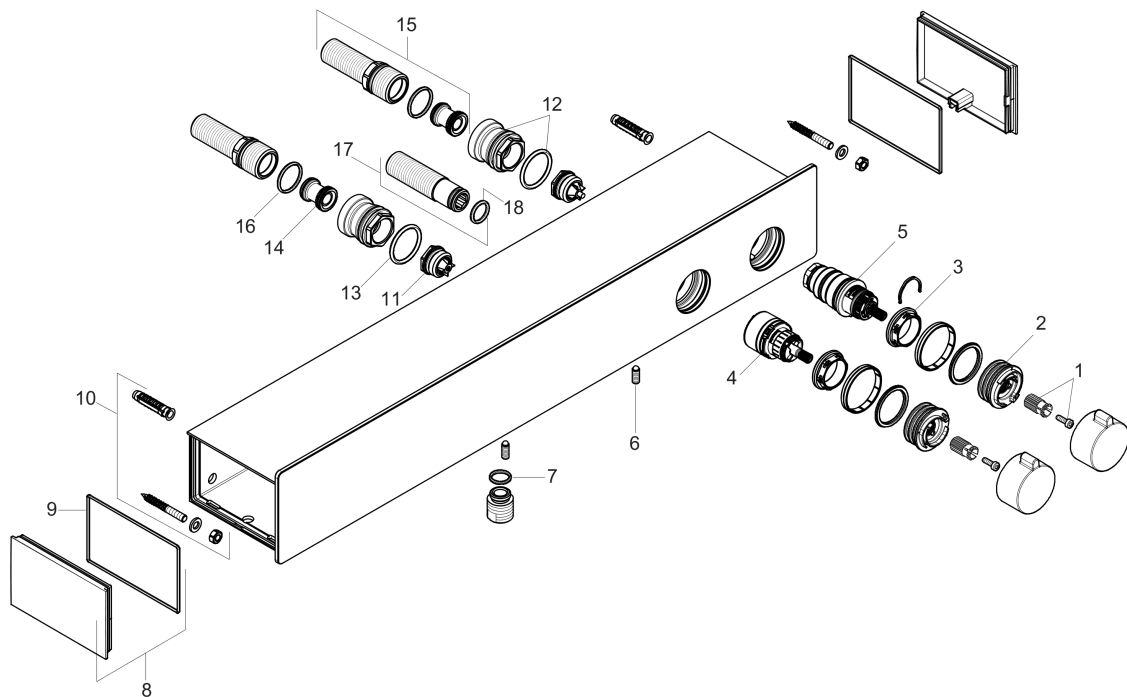

ShowerTablet
Thermostatic Trim 600 for Exposed Installation for 2 Functions
 Finishes : **white/chrome** Part no. : **13108401**

Description

Features

- Volume control and diverter for 2 outlets
- Shut-off/diverter valve, Thermostatic cartridge
- Anti-scald 100° safety stop

Item details

List Price \$ 995.00

Compliance

Product image

Scale drawing

ShowerTablet
Thermostatic Trim 600 for Exposed Installation for 2 Functions
 Finishes : **white/chrome** Part no. : **13108401**

Exploded drawing

Year of production: >07/18

ShowerTablet

Thermostatic Trim 600 for Exposed Installation for 2 Functions

Finishes : **white/chrome** Part no. : **13108401**

Spare parts list

Year of production: >07/18

Pos.	Description	Part no.	Price	PU
1	handle fixing set	93228000	-	1
2	safety set	93229000	-	1
3	nut	98913000	-	1
4	shut off unit with selector	98283000	-	1
5	thermostat cartridge	98282000	-	1
6	hollow set screw M6x16 including o-ring 29x3	98372000	-	1
7	O-ring 14x2	98129000	-	1
8	cover	93225000	-	1
9	O-ring 76x2,5	98431000	-	1
10	mounting kit	98744000	-	1
11	non return valve (pressure-resistant up to 2 MPa)	93223000	-	1
12	adapter for ball S - union	02026000	-	1
13	O-ring 29x3	98371000	-	1
14	noise reduction	96429000	-	1
15	set of connecting threads	93231000	-	1
16	O-ring 23x2	98398000	-	1
17	connecting thread	93232000	-	1
18	O-ring 15x2,5	98131000	-	1