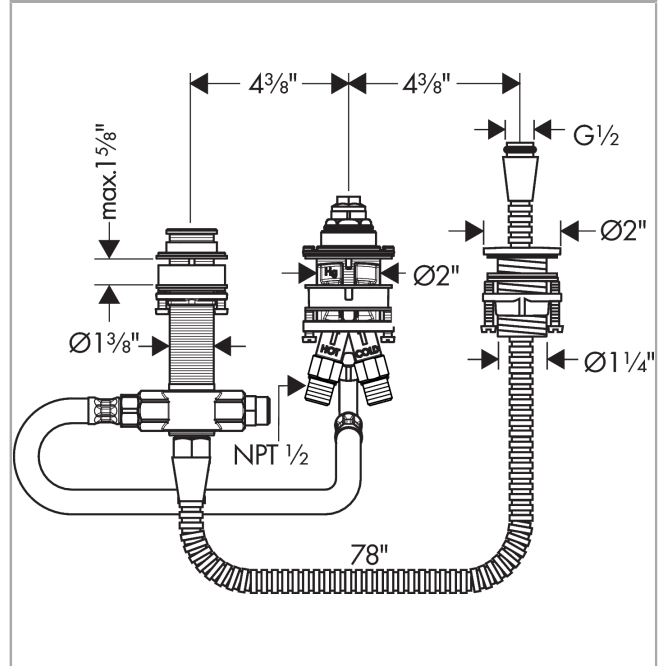

**Rough, 3-Hole Roman Tub Set with Single Handle**

Finishes : n.a. Part no. : 13439181

**Description**

**Features**

- Ceramic cartridge

**Item details**

List Price \$ 258.00

**Compliance**

**Product image**

**Scale drawing**

**Rough, 3-Hole Roman Tub Set with Single Handle**  
 Finishes : n.a. Part no. : 13439181

Exploded drawing

Year of production: >01/18

## Rough, 3-Hole Roman Tub Set with Single Handle

Finishes : n.a. Part no. : 13439181

### Spare parts list

Year of production: >01/18

Pos.	Description	Part no.	Price	PU
1	stop valve cpl.	95809000	-	1
2	nut	97209000	-	1
3	O-ring 9x1,5	98117000	-	1
4	O-ring 35x1,5	92114000	-	1
5	fixing set	95808000	-	1
6	O-ring 62x2	92226000	-	1
7	adapter for body shower	88746000	-	1
8	connection hose 800 mm G½ x G½	25963000	-	1
9	O-ring 17x2,5	98387000	-	1
10	plug	97568000	-	1
11	selector housing	96125000	-	1
12	connecting thread	97719000	-	1
13	fixing set for 4 hole bath mixer spout	96080000	-	1
14	insert for shower holder	96942000	-	1
15	fixing set (Ø 32)	13961000	-	1
16	lever collar	97548000	-	1
17	shower hose	97161000	-	1
a	Secuflexbox	28389000	-	1