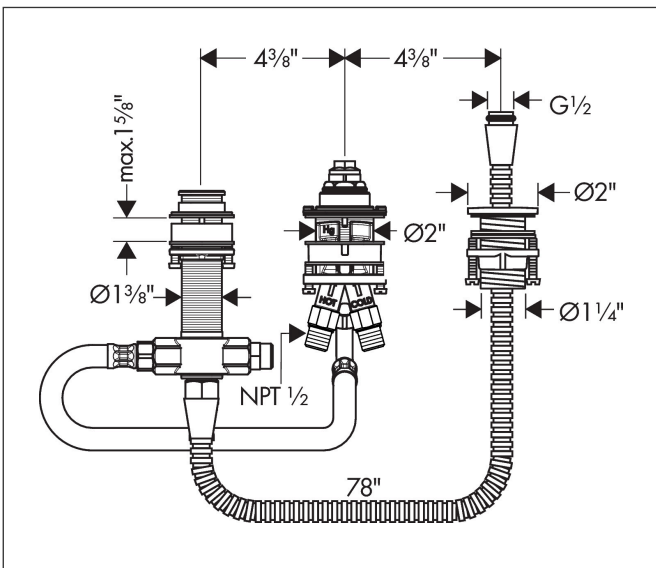

Brand hansgrohe  
Art. Name Rough, 3-Hole Roman Tub Set with Single Handle  
Art. Nr. 13439181  
Pos. 1

## Drawing

Brand hansgrohe  
 Art. Name Rough, 3-Hole Roman Tub Set with Single Handle  
 Art. Nr. 13439181  
 Pos. 1

## Spare Parts Drawings for build year: >01/18

Brand hansgrohe  
 Art. Name Rough, 3-Hole Roman Tub Set with Single Handle  
 Art. Nr. 13439181  
 Pos. 1

## Spare parts list for build year: >01/18

Pos.	Description	Article number
1	stop valve cpl.	95809000
2	nut	97209000
3	O-ring 9x1,5	98117000
4	O-ring 35x1,5	92114000
5	fixing set	95808000
6	O-ring 62x2	92226000
7	adapter for body shower	88746000
8	connection hose 800 mm G $\frac{1}{2}$ x G $\frac{1}{2}$	25963000
9	O-ring 17x2,5	98387000
10	plug	97568000
11	selector housing	96125000
12	connecting thread	97719000
13	fixing set for 4 hole bath mixer spout	96080000
14	insert for shower holder	96942000
15	fixing set (Ø 32)	13961000
16	lever collar	97548000
17	shower hose	97161000
a	Secuflexbox	28389000