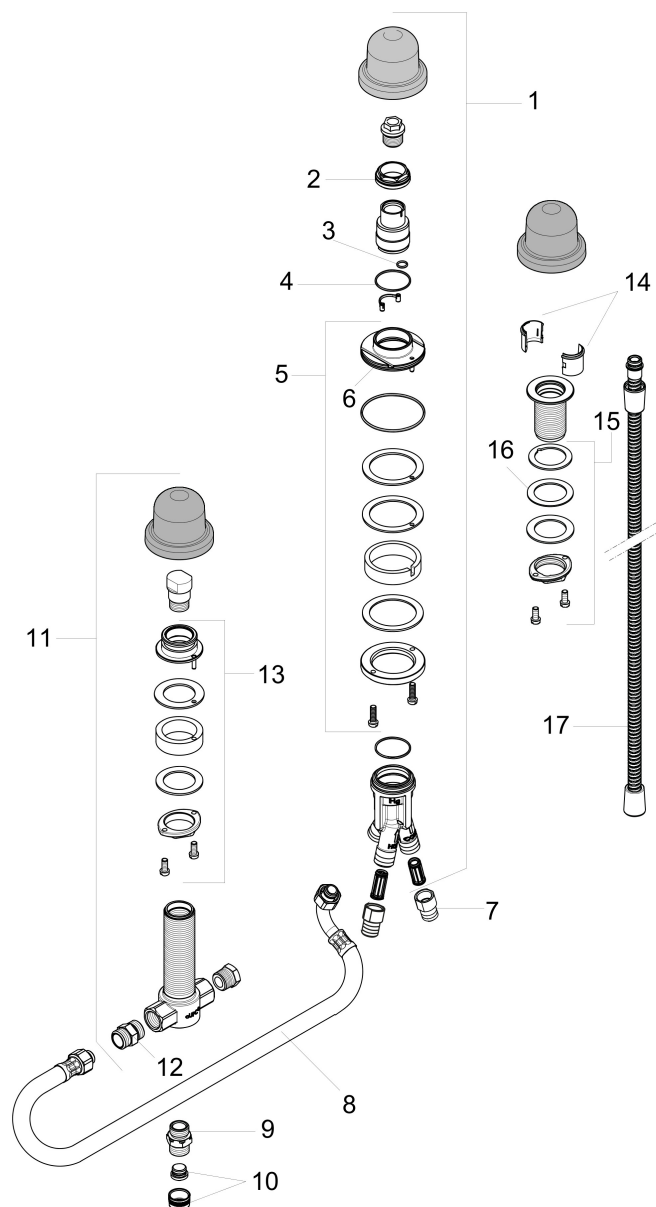

Brand hansgrohe  
Art. Name Rough, 3-Hole Roman Tub Set with Single Handle  
Art. Nr. 13439181  
Pos. 1

## Drawing

Brand hansgrohe  
 Art. Name Rough, 3-Hole Roman Tub Set with Single Handle  
 Art. Nr. 13439181  
 Pos. 1

## Spare Parts Drawings for build year: >01/18

Brand hansgrohe  
 Art. Name Rough, 3-Hole Roman Tub Set with Single Handle  
 Art. Nr. 13439181  
 Pos. 1

## Spare parts list for build year: >01/18

Pos.	Description	Article number
1	stop valve cpl.	95809000
2	nut	97209000
3	O-ring 9x1,5	98117000
4	O-ring 35x1,5	92114000
5	fixing set	95808000
6	O-ring 62x2	92226000
7	adapter for body shower	88746000
8	connection hose 800 mm G $\frac{1}{2}$ x G $\frac{1}{2}$	25963000
9	O-ring 17x2,5	98387000
10	plug	97568000
11	selector housing	96125000
12	connecting thread	97719000
13	fixing set for 4 hole bath mixer spout	96080000
14	insert for shower holder	96942000
15	fixing set (Ø 32)	13961000
16	lever collar	97548000
17	shower hose	97161000
a	Secuflexbox	28389000