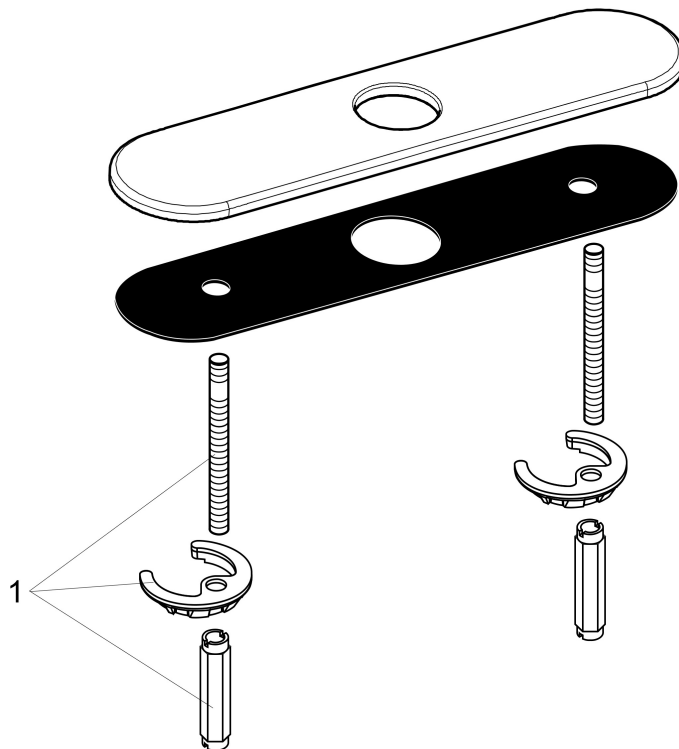

Brand hansgrohe
Art. Name Base Plate for Single-Hole Kitchen Faucets, 10"
Art. Nr. 14019001
Surface Chrome
Pos. 1

Product Picture

Features

- Or concealing sink holes

Drawing

Brand	hansgrohe
Art. Name	Base Plate for Single-Hole Kitchen Faucets, 10"
Art. Nr.	14019001
Surface	Chrome
Pos.	1

Spare Parts Drawings for build year: >03/10

Brand hansgrohe
Art. Name Base Plate for Single-Hole Kitchen Faucets, 10"
Art. Nr. 14019001
Surface Chrome
Pos. 1

Spare parts list for build year: >03/10

Pos.	Description	Article number
1	fixing set	88508000