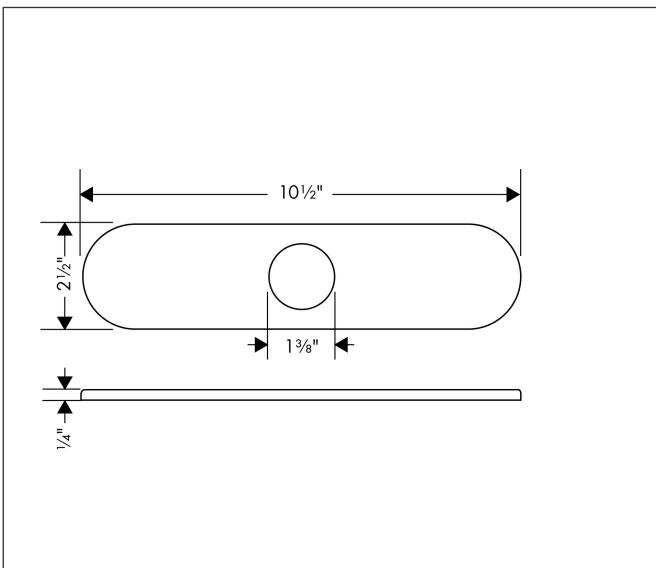

Brand hansgrohe
Art. Name Base Plate for Single-Hole Kitchen Faucets, 10"
Art. Nr. 14019001
Surface Chrome
Pos. 1

Product Picture

Features

- Or concealing sink holes

Drawing

Brand	hansgrohe
Art. Name	Base Plate for Single-Hole Kitchen Faucets, 10"
Art. Nr.	14019001
Surface	Chrome
Pos.	1

Spare Parts Drawings for build year: >03/10

Brand hansgrohe
Art. Name Base Plate for Single-Hole Kitchen Faucets, 10"
Art. Nr. 14019001
Surface Chrome
Pos. 1

Spare parts list for build year: >03/10

Pos.	Description	Article number
1	fixing set	88508000