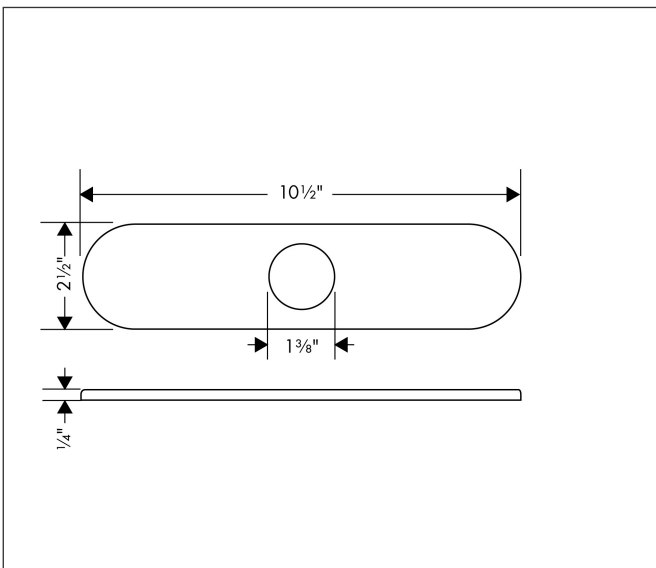

Brand hansgrohe
Art. Name Base Plate for Single-Hole Kitchen Faucets, 10"
Art. Nr. 14019861
Surface Stainless Steel Optic
Pos. 1

Product Picture

Features

- Or concealing sink holes

Drawing

Brand	hansgrohe
Art. Name	Base Plate for Single-Hole Kitchen Faucets, 10"
Art. Nr.	14019861
Surface	Stainless Steel Optic
Pos.	1

Spare Parts Drawings for build year: >03/10

Brand hansgrohe
Art. Name Base Plate for Single-Hole Kitchen Faucets, 10"
Art. Nr. 14019861
Surface Stainless Steel Optic
Pos. 1

Spare parts list for build year: >03/10

Pos.	Description	Article number
1	fixing set	88508000