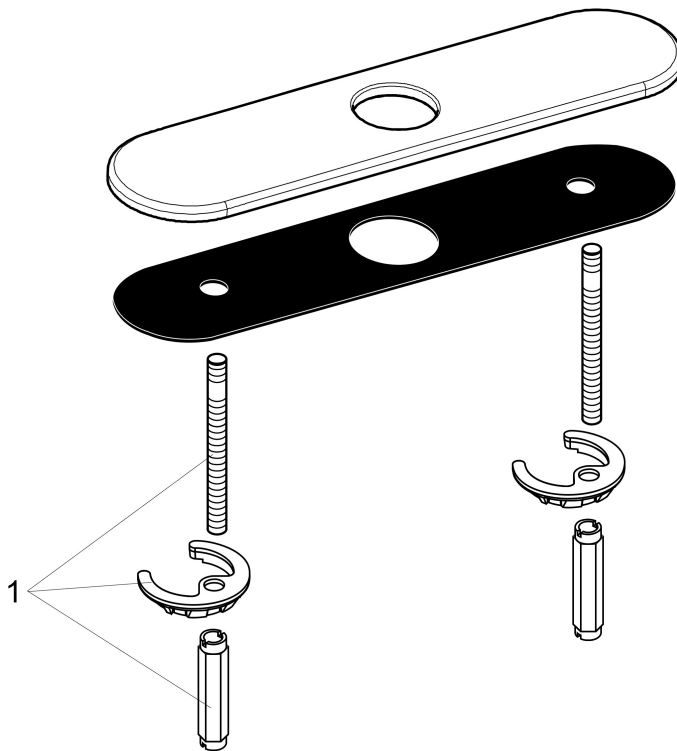

Brand hansgrohe
Art. Name Base Plate for Single-Hole Kitchen Faucets, 10"
Art. Nr. 14019861
Surface Stainless Steel Optic
Pos. 1

Product Picture

Features

- Or concealing sink holes

Drawing

Brand	hansgrohe
Art. Name	Base Plate for Single-Hole Kitchen Faucets, 10"
Art. Nr.	14019861
Surface	Stainless Steel Optic
Pos.	1

Spare Parts Drawings for build year: >03/10

Brand hansgrohe
Art. Name Base Plate for Single-Hole Kitchen Faucets, 10"
Art. Nr. 14019861
Surface Stainless Steel Optic
Pos. 1

Spare parts list for build year: >03/10

Pos.	Description	Article number
1	fixing set	88508000