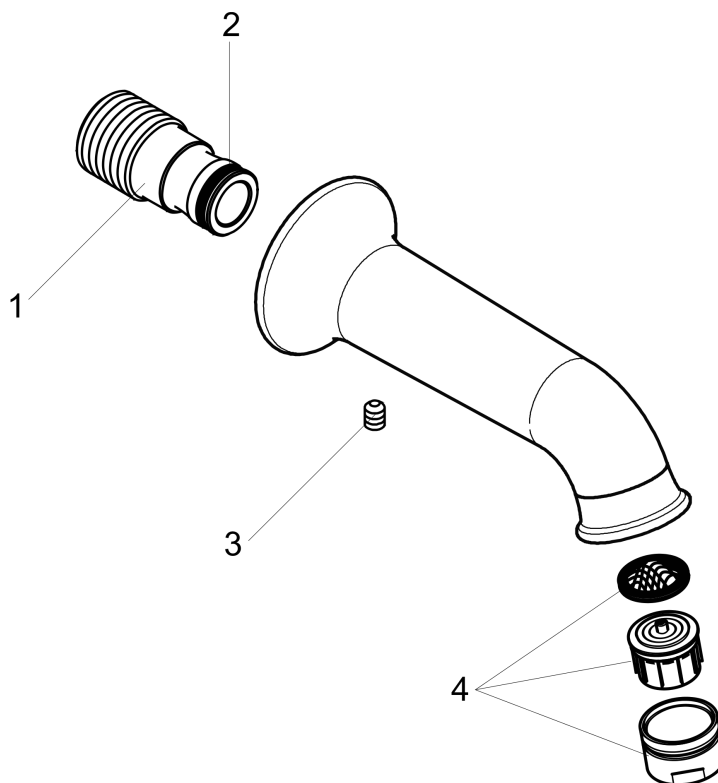

Talis C
Tub Spout
 Finishes : **polished nickel** Part no. : **14148831**

Description

Features

- Solid brass

Item details

List Price \$ 246.00

Compliance

Product image

Scale drawing

Talis C
Tub Spout
Finishes : **polished nickel** Part no. : **14148831**

Exploded drawing

Year of production: >08/18

Talis C
Tub Spout
 Finishes : **polished nickel** Part no. : **14148831**

Spare parts list

Year of production: >08/18

Pos.	Description	Part no.	Price	PU
1	connecting thread	96472001	-	1
2	O-ring 16x2,5	98134000	-	1
3	hollow set screw M6x8	97810000	-	1
4	aerator M24x1 (25 l/min)	13914830	-	1