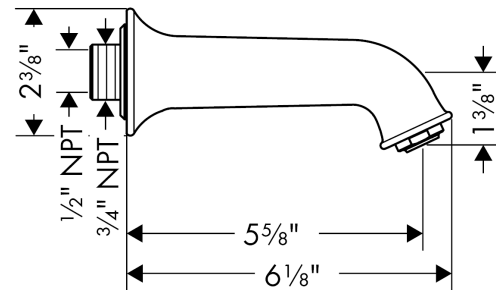

Talis C
Tub Spout
 Finishes : **polished nickel** Part no. : **14148831**

Description

Features

- Solid brass

Item details

List Price \$ 246.00

Compliance

Product image

Scale drawing

Talis C
Tub Spout
Finishes : **polished nickel** Part no. : **14148831**

Exploded drawing

Year of production: >08/18

Talis C
Tub Spout
 Finishes : **polished nickel** Part no. : **14148831**

Spare parts list

Year of production: >08/18

Pos.	Description	Part no.	Price	PU
1	connecting thread	96472001	-	1
2	O-ring 16x2,5	98134000	-	1
3	hollow set screw M6x8	97810000	-	1
4	aerator M24x1 (25 l/min)	13914830	-	1