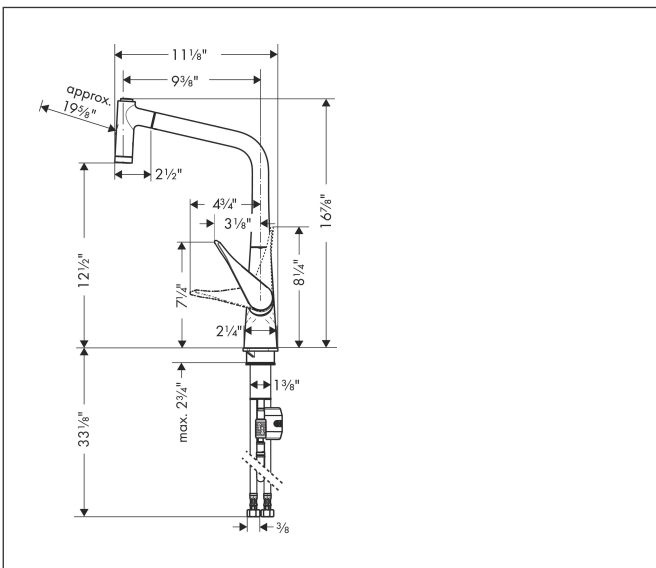

Brand hansgrohe
 Art. Name **Metris** HighArc Kitchen Faucet, 2-Spray Pull-Out, 1.75 GPM
 Art. Nr. 14820001
 Surface Chrome
 Pos. 1

Product Picture

Drawing

Features

- Swivel range adjustable in 2 steps to 110° or 150°
- Laminar spray, shower spray
- Lockable shower spray, spray return automatically through handle closing
- MagFit magnetic shower holder
- Deck-mounted
- Maximum flow rate (at 3 bar): 6.6 l/min
- Ceramic cartridge
- G 3/8 hose connections
- Integrated non-return valve
- Extension length up to 50 cm