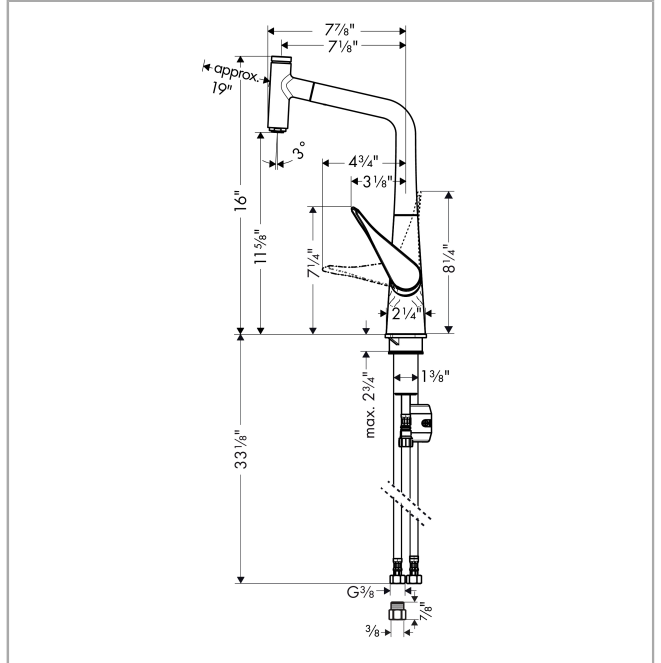

Metris Select
Prep Kitchen Faucet, 1-Spray Pull-Out, 1.75 GPM
 Finishes : **chrome** Part no. : **14848001**

Description

Features

- Swivel range 110° / 150°
- Aerated spray
- Select button provides convenient start/stop of the water flow at the sprayhead
- Single-hole installation
- Flow: 1.75 GPM (6.6 L/Min)
- Ceramic cartridge
- 3/8" hoses
- Integrated double backflow prevention

Item details

List Price \$ 675.00

Technology

Compliance

Product image

Scale drawing

Metris Select
Prep Kitchen Faucet, 1-Spray Pull-Out, 1.75 GPM
 Finishes : **chrome** Part no. : **14848001**

Exploded drawing

Year of production: >07/16

Metris Select
Prep Kitchen Faucet, 1-Spray Pull-Out, 1.75 GPM
 Finishes : **chrome** Part no. : **14848001**

Spare parts list

Year of production: >07/16

Pos.	Description	Part no.	Price	PU
1	handspray	92737001	-	1
2	cover	92566000	-	1
3	O-ring 19x1,5	95962000	-	1
4	nut	92567000	-	1
5	shut off unit	98463000	-	1
6	aerator M24x1	92961000	-	1
7	O-ring 8x2	98112000	-	1
8	set of lever collars	98365000	-	1
9	O-ring 21x2,5	98211000	-	1
10	seal	92582000	-	1
11	weight	92500000	-	1
12	support	97523000	-	1
13	fixing set (Ø 34)	95049000	-	1
14	lever collar	97548000	-	1
15	connection hose 900 mm M8x0,75 G3/8	95372000	-	1
16	O-ring 7x1,5	98422000	-	1
17	non return valve DW 10	96456000	-	1
18	filter packing	95291000	-	1
19	adapter for connection hose	88802000	-	1
20	hose 1,50 m	92569000	-	1
21	squeezing connection	96099000	-	1
22	connection hose 600 mm M10x1	92568000	-	1
23	cartridge, assy	92730000	-	1
24	seal	95008000	-	1
25	locking screw for handle	95140000	-	1
26	nut	97209000	-	1
27	O-Ring 32x2	98193000	-	1
28	flange	95498000	-	1
29	handle	98455000	-	1
30	screw cover	96338000	-	1