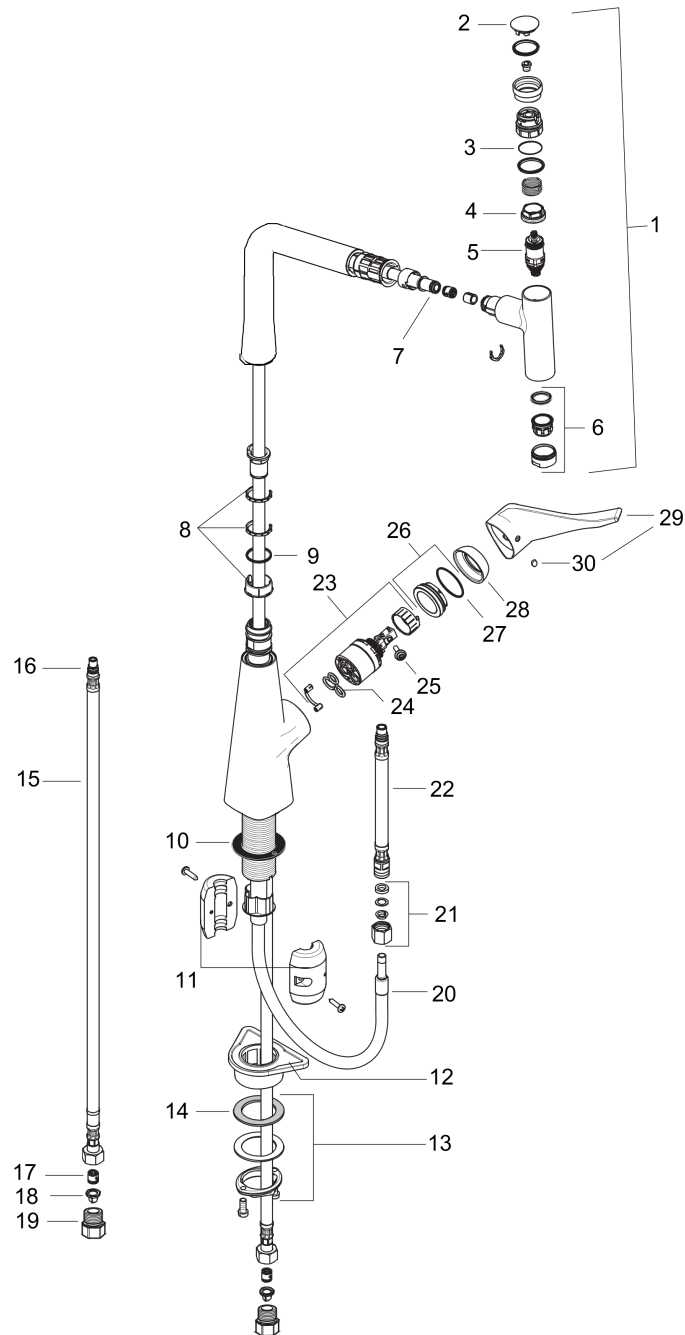

Metris Select
Prep Kitchen Faucet, 1-Spray Pull-Out, 1.75 GPM
 Finishes : **chrome** Part no. : **14848001**

Description

Features

- Swivel range 110° / 150°
- Aerated spray
- Select button provides convenient start/stop of the water flow at the sprayhead
- Single-hole installation
- Flow: 1.75 GPM (6.6 L/Min)
- Ceramic cartridge
- 3/8" hoses
- Integrated double backflow prevention

Item details

List Price \$ 675.00

Technology

Compliance

Product image

Scale drawing

Metris Select
Prep Kitchen Faucet, 1-Spray Pull-Out, 1.75 GPM
 Finishes : **chrome** Part no. : **14848001**

Exploded drawing

Year of production: >07/16

Metris Select
Prep Kitchen Faucet, 1-Spray Pull-Out, 1.75 GPM
 Finishes : **chrome** Part no. : **14848001**

Spare parts list

Year of production: >07/16

Pos.	Description	Part no.	Price	PU
1	handspray	92737001	-	1
2	cover	92566000	-	1
3	O-ring 19x1,5	95962000	-	1
4	nut	92567000	-	1
5	shut off unit	98463000	-	1
6	aerator M24x1	92961000	-	1
7	O-ring 8x2	98112000	-	1
8	set of lever collars	98365000	-	1
9	O-ring 21x2,5	98211000	-	1
10	seal	92582000	-	1
11	weight	92500000	-	1
12	support	97523000	-	1
13	fixing set (Ø 34)	95049000	-	1
14	lever collar	97548000	-	1
15	connection hose 900 mm M8x0,75 G3/8	95372000	-	1
16	O-ring 7x1,5	98422000	-	1
17	non return valve DW 10	96456000	-	1
18	filter packing	95291000	-	1
19	adapter for connection hose	88802000	-	1
20	hose 1,50 m	92569000	-	1
21	squeezing connection	96099000	-	1
22	connection hose 600 mm M10x1	92568000	-	1
23	cartridge, assy	92730000	-	1
24	seal	95008000	-	1
25	locking screw for handle	95140000	-	1
26	nut	97209000	-	1
27	O-Ring 32x2	98193000	-	1
28	flange	95498000	-	1
29	handle	98455000	-	1
30	screw cover	96338000	-	1