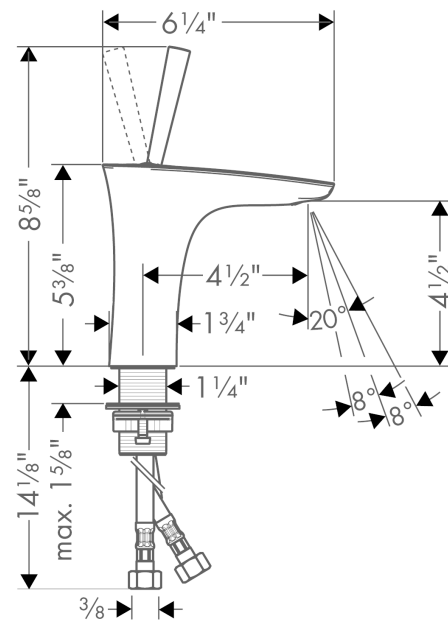

PuraVida
Single-Hole Faucet 110, 1.2 GPM
 Finishes : **white/chrome** Part no. : **15070401**

Description

Features

- Laminar spray
- Angle-adjustable spray
- Flow: 1.2 GPM (4.5 L/Min)
- Joystick ceramic cartridge
- Does not include: Pop-up assembly

Item details

List Price \$ 635.00

Technology

Compliance

Product image

Scale drawing

PuraVida
Single-Hole Faucet 110, 1.2 GPM
 Finishes : **white/chrome** Part no. : **15070401**

Exploded drawing

Year of production: >07/16

PuraVida
Single-Hole Faucet 110, 1.2 GPM
 Finishes : **white/chrome** Part no. : **15070401**

Spare parts list

Year of production: >07/16

Pos.	Description	Part no.	Price	PU
1	escutcheon Ø 37 mm	95288000	-	1
2	O-ring 33x1,5	98164000	-	1
3	handle	95287000	-	1
4	nut	97157000	-	1
5	cartridge, assy	96339000	-	1
6	O-ring 21,95x1,78	95169000	-	1
7	adapter for cartridge	95289000	-	1
8	aerator M24x1 (4,5 l/min)	92880000	-	1
9	flat seal	98749000	-	1
10	fixing set (Ø 32)	13961000	-	1
11	connection hose 17½" M8x0,75 G3/8	95141001	-	1
12	hollow set screw M4x6	97767000	-	1
a	O-Ring 30x2	98186000	-	1
b	O-ring 26x2	98147000	-	1
c	O-ring 30x1,5	98433000	-	1
d	special tool	95290000	-	1
e	service tool for disassembling the handle	92124000	-	1
f	fixation extension 35 mm	13898000	-	1