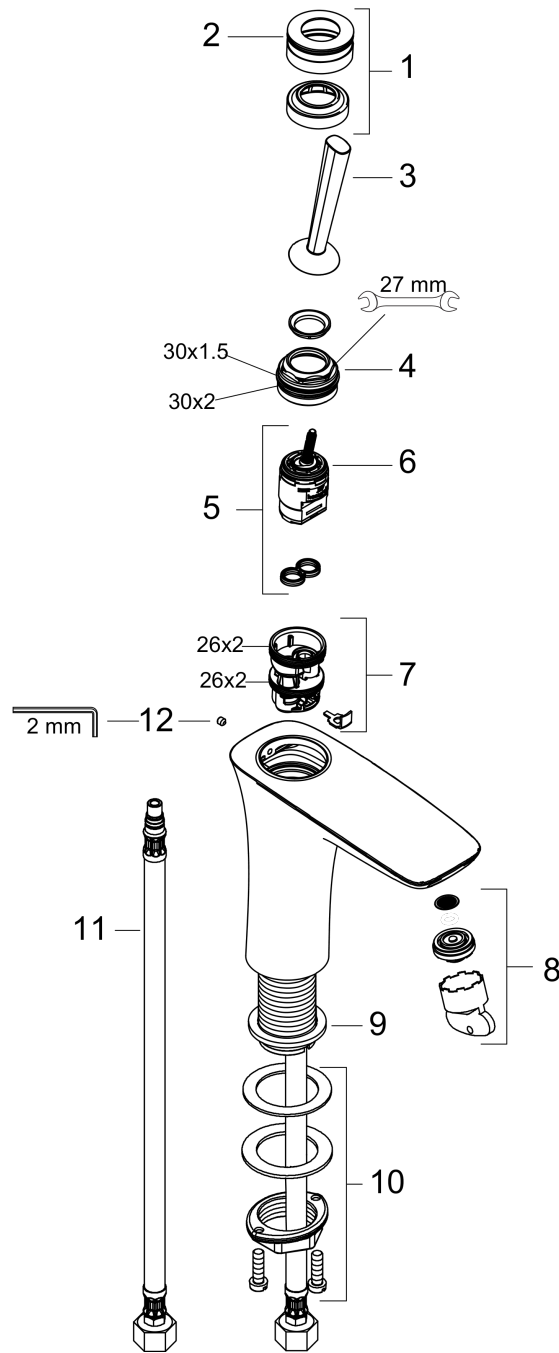

PuraVida
Single-Hole Faucet 110, 1.2 GPM
 Finishes : **white/chrome** Part no. : **15070401**

Description

Features

- Laminar spray
- Angle-adjustable spray
- Flow: 1.2 GPM (4.5 L/Min)
- Joystick ceramic cartridge
- Does not include: Pop-up assembly

Item details

List Price \$ 635.00

Technology

Compliance

Product image

Scale drawing

PuraVida
Single-Hole Faucet 110, 1.2 GPM
 Finishes : **white/chrome** Part no. : **15070401**

Exploded drawing

Year of production: >07/16

PuraVida
Single-Hole Faucet 110, 1.2 GPM
 Finishes : **white/chrome** Part no. : **15070401**

Spare parts list

Year of production: >07/16

Pos.	Description	Part no.	Price	PU
1	escutcheon Ø 37 mm	95288000	-	1
2	O-ring 33x1,5	98164000	-	1
3	handle	95287000	-	1
4	nut	97157000	-	1
5	cartridge, assy	96339000	-	1
6	O-ring 21,95x1,78	95169000	-	1
7	adapter for cartridge	95289000	-	1
8	aerator M24x1 (4,5 l/min)	92880000	-	1
9	flat seal	98749000	-	1
10	fixing set (Ø 32)	13961000	-	1
11	connection hose 17½" M8x0,75 G3/8	95141001	-	1
12	hollow set screw M4x6	97767000	-	1
a	O-Ring 30x2	98186000	-	1
b	O-ring 26x2	98147000	-	1
c	O-ring 30x1,5	98433000	-	1
d	special tool	95290000	-	1
e	service tool for disassembling the handle	92124000	-	1
f	fixation extension 35 mm	13898000	-	1