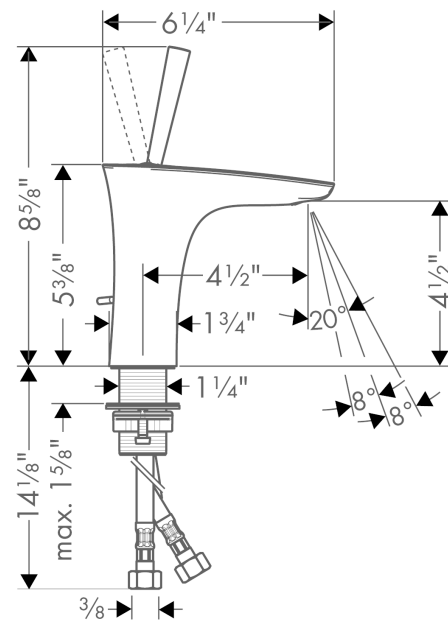

**PuraVida**  
**Single-Hole Faucet 110 with Pop-Up Drain, 1.2 GPM**  
 Finishes : **white/chrome** Part no. : **15074401**

**Description**

**Features**

- Laminar spray
- Angle-adjustable spray
- Flow: 1.2 GPM (4.5 L/Min)
- Joystick ceramic cartridge
- Includes pop-up drain

**Item details**

List Price \$ 658.00

**Technology**

**Compliance**

**Product image**

**Scale drawing**

**PuraVida**  
**Single-Hole Faucet 110 with Pop-Up Drain, 1.2 GPM**  
 Finishes : **white/chrome** Part no. : **15074401**

Exploded drawing

Year of production: >07/16

**PuraVida**  
**Single-Hole Faucet 110 with Pop-Up Drain, 1.2 GPM**  
 Finishes : **white/chrome** Part no. : **15074401**

## Spare parts list

Year of production: >07/16

Pos.	Description	Part no.	Price	PU
1	escutcheon Ø 37 mm	95288000	-	1
2	O-ring 33x1,5	98164000	-	1
3	handle	95287000	-	1
4	nut	97157000	-	1
5	O-Ring 30x2	98186000	-	1
6	cartridge, assy	96339000	-	1
7	O-ring 21,95x1,78	95169000	-	1
8	adapter for cartridge	95289000	-	1
9	O-ring 26x2	98147000	-	1
10	aerator M24x1 (4,5 l/min)	92880000	-	1
11	service tool	95661000	-	1
12	fixing set (Ø 32)	13961000	-	1
13	flat seal	98749000	-	1
14	lever collar	97548000	-	1
15	connection hose 17½" M8x0,75 G3/8	95141001	-	1
16	pull rod	96657000	-	1
17	hollow set screw M4x6	97767000	-	1
a	pop up waste	94159000	-	1
b	fixation extension 35 mm	13898000	-	1
c	service tool for disassembling the handle	92124000	-	1