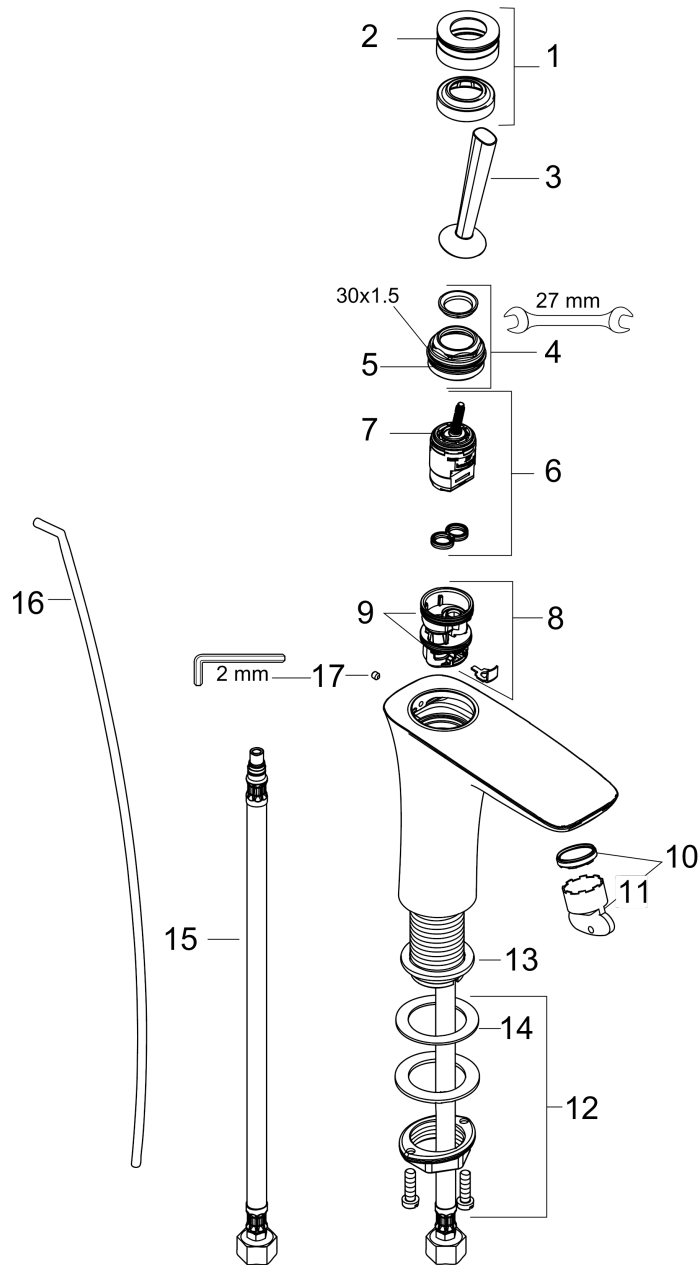

**PuraVida**  
**Single-Hole Faucet 110 with Pop-Up Drain, 1.2 GPM**  
 Finishes : **white/chrome** Part no. : **15074401**

**Description**

**Features**

- Laminar spray
- Angle-adjustable spray
- Flow: 1.2 GPM (4.5 L/Min)
- Joystick ceramic cartridge
- Includes pop-up drain

**Item details**

List Price \$ 658.00

**Technology**

**Compliance**

**Product image**

**Scale drawing**

**PuraVida**  
**Single-Hole Faucet 110 with Pop-Up Drain, 1.2 GPM**  
 Finishes : **white/chrome** Part no. : **15074401**

Exploded drawing

Year of production: >07/16

**PuraVida**  
**Single-Hole Faucet 110 with Pop-Up Drain, 1.2 GPM**  
 Finishes : **white/chrome** Part no. : **15074401**

## Spare parts list

Year of production: >07/16

Pos.	Description	Part no.	Price	PU
1	escutcheon Ø 37 mm	95288000	-	1
2	O-ring 33x1,5	98164000	-	1
3	handle	95287000	-	1
4	nut	97157000	-	1
5	O-Ring 30x2	98186000	-	1
6	cartridge, assy	96339000	-	1
7	O-ring 21,95x1,78	95169000	-	1
8	adapter for cartridge	95289000	-	1
9	O-ring 26x2	98147000	-	1
10	aerator M24x1 (4,5 l/min)	92880000	-	1
11	service tool	95661000	-	1
12	fixing set (Ø 32)	13961000	-	1
13	flat seal	98749000	-	1
14	lever collar	97548000	-	1
15	connection hose 17½" M8x0,75 G3/8	95141001	-	1
16	pull rod	96657000	-	1
17	hollow set screw M4x6	97767000	-	1
a	pop up waste	94159000	-	1
b	fixation extension 35 mm	13898000	-	1
c	service tool for disassembling the handle	92124000	-	1