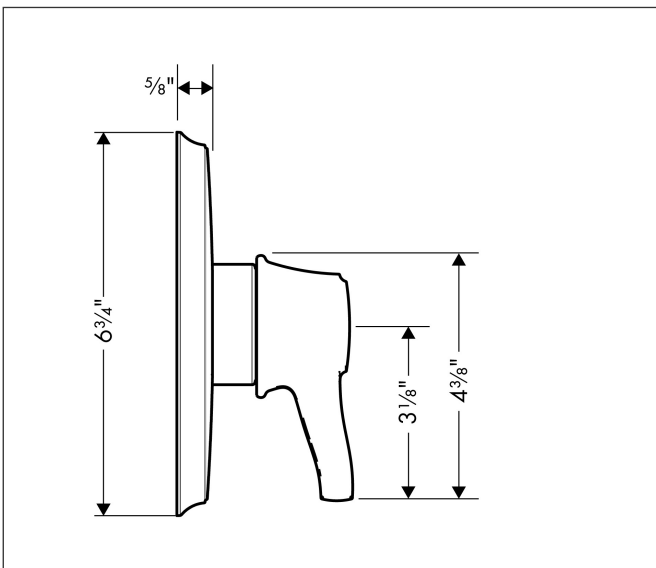

Drawing

Certificates/approvals