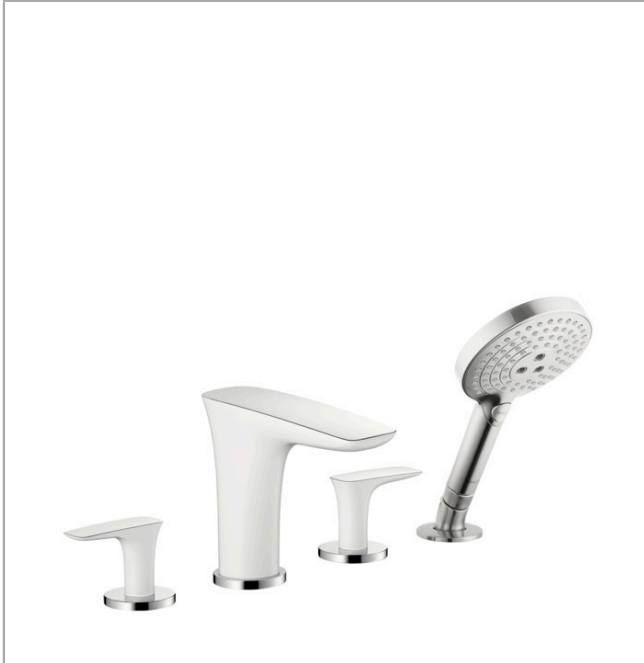

PuraVida
4-Hole Roman Tub Set Trim with 1.75 GPM Handshower
 Finishes : **white/chrome** Part no. : **15456401**

Description

Features

- consists of: Handshower
- 90° ceramic valves
- Integrated double backflow prevention

Item details

List Price \$ 1,279.00

Technology

Compliance

Product image

Scale drawing