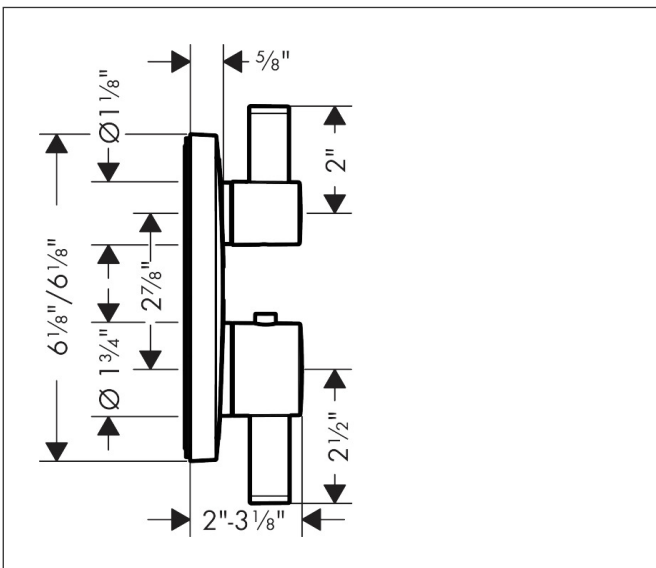

Brand hansgrohe  
 Art. Name **Ecostat E** Thermostatic Trim with Volume Control and Diverter  
 Art. Nr. 15708001  
 Surface Chrome  
 Pos. 1

## Features

- Volume control and diverter for 2 functions
- Thermostat cartridge, shut-off / diverter valve
- Maximum flow rate (at 3 bar): 22.7 l/min
- Optimized for water-efficient shower products
- Safety stop at 40°C

## Technology

Brand hansgrohe  
Art. Name **Ecostat E** Thermostatic Trim with Volume Control and Diverter  
Art. Nr. 15708001  
Surface Chrome  
Pos. 1

## Spare Parts Drawings for build year: >07/20

Brand hansgrohe  
 Art. Name **Ecostat E** Thermostatic Trim with Volume Control and Diverter  
 Art. Nr. 15708001  
 Surface Chrome  
 Pos. 1