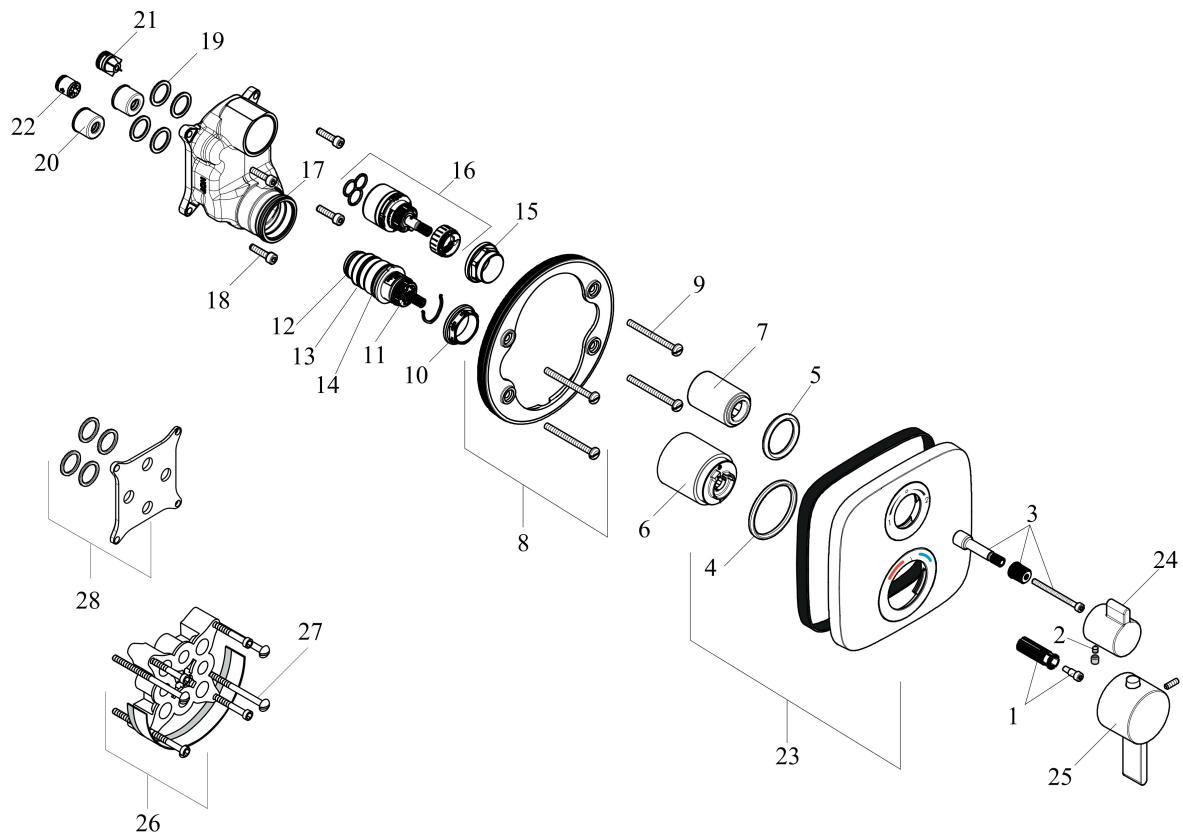

## Features

- Volume control and diverter for 2 functions
- Thermostat cartridge, shut-off / diverter valve
- Maximum flow rate (at 3 bar): 22.7 l/min
- Optimized for water-efficient shower products
- Safety stop at 40°C

## Drawing

## Technology

Brand hansgrohe  
Art. Name **Ecostat E** Thermostatic Trim with Volume Control and Diverter  
Art. Nr. 15708001  
Surface Chrome  
Pos. 1

## Spare Parts Drawings for build year: >07/20

Brand hansgrohe  
 Art. Name **Ecostat E** Thermostatic Trim with Volume Control and Diverter  
 Art. Nr. 15708001  
 Surface Chrome  
 Pos. 1