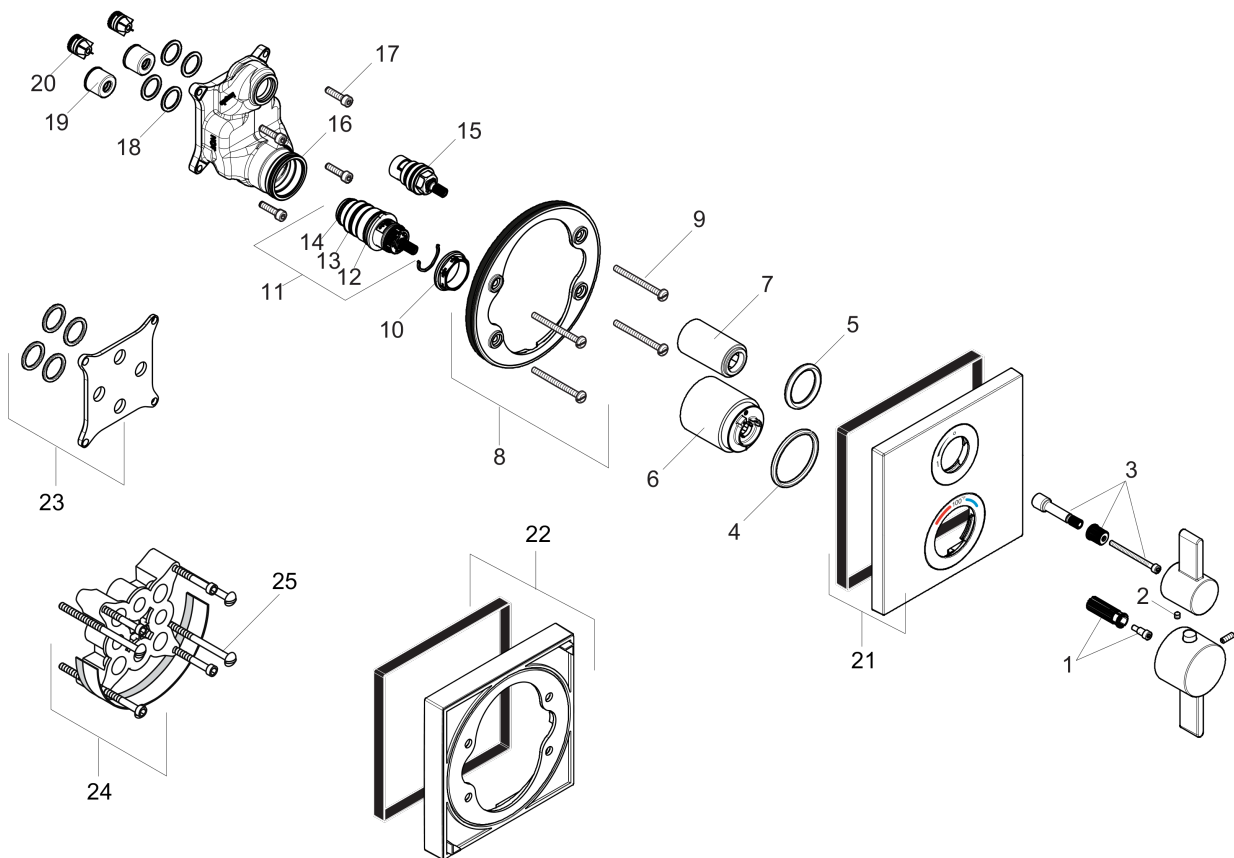

**Ecostat Square**  
**Thermostatic Trim with Volume Control**  
 Finishes : **chrome** Part no. : **15712001**

**Description**

**Features**

- Volume control for 1 outlet
- Flow: 6.0 GPM (22.7 L/Min)
- Thermostatic cartridge, Ceramic cartridge
- Anti-scald 100° safety stop
- Optimized for water-efficient shower products

**Item details**

List Price \$ 495.00

**Compliance**

**Product image**

**Scale drawing**

**Ecostat Square**  
**Thermostatic Trim with Volume Control**  
 Finishes : **chrome**    Part no. : **15712001**

**Exploded drawing**

Year of production: >07/18

**Ecostat Square**  
**Thermostatic Trim with Volume Control**  
 Finishes : **chrome** Part no. : **15712001**

## Spare parts list

Year of production: >07/18

Pos.	Description	Part no.	Price	PU
1	handle fixing set	95843000	-	1
2	hollow set screw M4x5	92846000	-	1
3	adapter for handle	95252000	-	1
4	O-ring 44x4	98471000	-	1
5	O-ring 30x5	98153000	-	1
6	sleeve	92216000	-	1
7	sleeve	96446000	-	1
8	holder for escutcheon	98793000	-	1
9	set of fixing screws	96454000	-	1
10	nut	98913000	-	1
11	thermostat cartridge	98282000	-	1
12	O-ring 25x2,5	92146000	-	1
13	O-ring 25x1,5	98146000	-	1
14	O-ring 20x1,5	98197000	-	1
15	shut off unit right closing	94009000	-	1
16	O-ring 36x2	98156000	-	1
17	set of screws	96525000	-	1
18	O-ring 16x2	98133000	-	1
19	noise reduction	94073000	-	1
20	set of non return valves DW 15	97350000	-	1
21	escutcheon 155 / 155 mm	93242001	-	1
22	extension 22 mm	13593000	-	1
23	compensation set 1°	95521000	-	1
24	extension 25 mm	13595000	-	1
25	set of fixing screws	97747000	-	1