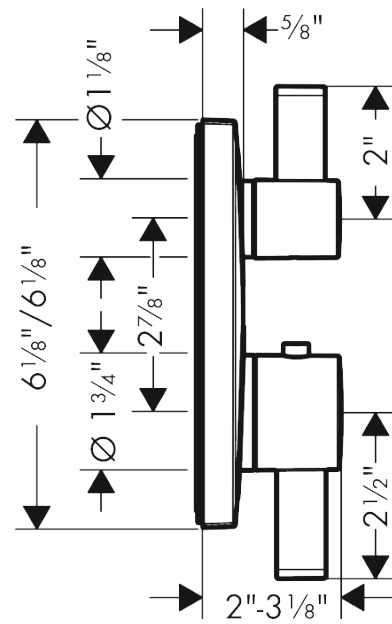

**Ecostat Square**  
**Thermostatic Trim with Volume Control**  
 Finishes : **chrome** Part no. : **15712001**

**Description**

**Features**

- Volume control for 1 outlet
- Flow: 6.0 GPM (22.7 L/Min)
- Thermostatic cartridge, Ceramic cartridge
- Anti-scald 100° safety stop
- Optimized for water-efficient shower products

**Item details**

List Price \$ 495.00

**Compliance**

**Product image**

**Scale drawing**

**Ecostat Square**  
**Thermostatic Trim with Volume Control**  
 Finishes : **chrome**    Part no. : **15712001**

**Exploded drawing**

Year of production: >07/18

**Ecostat Square**  
**Thermostatic Trim with Volume Control**  
 Finishes : **chrome** Part no. : **15712001**

## Spare parts list

Year of production: >07/18

Pos.	Description	Part no.	Price	PU
1	handle fixing set	95843000	-	1
2	hollow set screw M4x5	92846000	-	1
3	adapter for handle	95252000	-	1
4	O-ring 44x4	98471000	-	1
5	O-ring 30x5	98153000	-	1
6	sleeve	92216000	-	1
7	sleeve	96446000	-	1
8	holder for escutcheon	98793000	-	1
9	set of fixing screws	96454000	-	1
10	nut	98913000	-	1
11	thermostat cartridge	98282000	-	1
12	O-ring 25x2,5	92146000	-	1
13	O-ring 25x1,5	98146000	-	1
14	O-ring 20x1,5	98197000	-	1
15	shut off unit right closing	94009000	-	1
16	O-ring 36x2	98156000	-	1
17	set of screws	96525000	-	1
18	O-ring 16x2	98133000	-	1
19	noise reduction	94073000	-	1
20	set of non return valves DW 15	97350000	-	1
21	escutcheon 155 / 155 mm	93242001	-	1
22	extension 22 mm	13593000	-	1
23	compensation set 1°	95521000	-	1
24	extension 25 mm	13595000	-	1
25	set of fixing screws	97747000	-	1