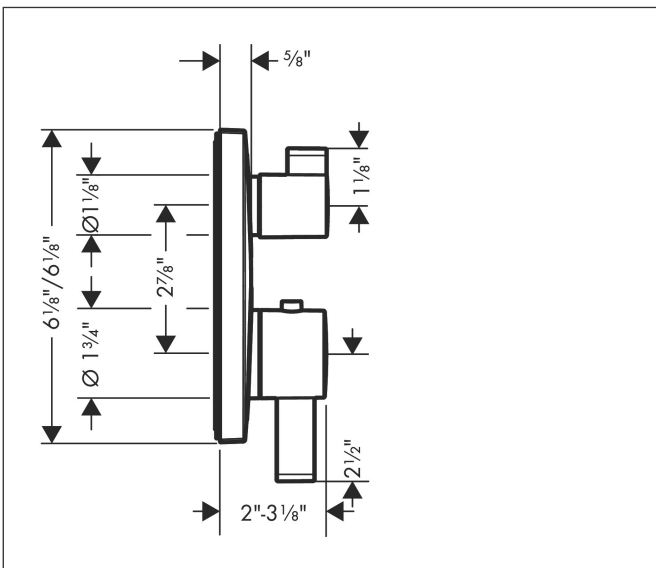

Brand hansgrohe
 Art. Name **Ecostat Square** Thermostatic Trim with Volume Control
 Art. Nr. 15712251
 Surface Brushed Gold Optic
 Pos. 1

Product Picture

Features

- volume control for 1 function
- thermostat cartridge, ceramic cartridge
- Maximum flow rate at 60 psi: 6.0 GPM
- optimized for water-efficient shower products
- Safety stop at 100 °F

Drawing

Technology