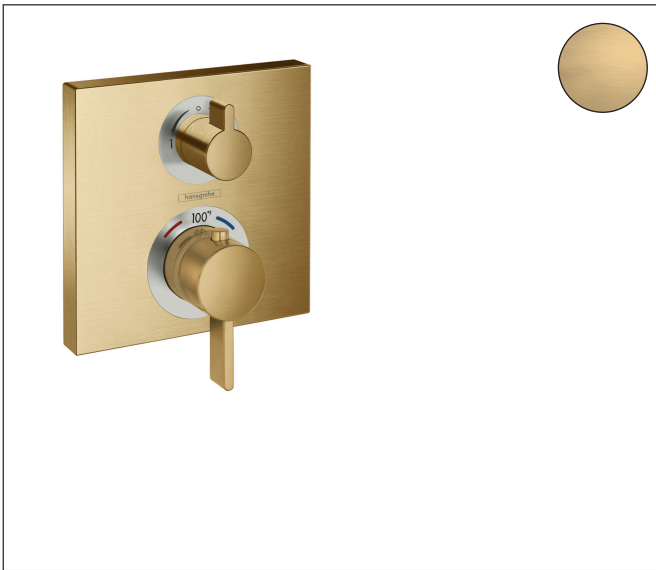

Brand hansgrohe
 Art. Name **Ecostat Square** Thermostatic Trim with Volume Control
 Art. Nr. 15712251
 Surface Brushed Gold Optic
 Pos. 1

Product Picture

Features

- volume control for 1 function
- thermostat cartridge, ceramic cartridge
- Maximum flow rate at 60 psi: 6.0 GPM
- optimized for water-efficient shower products
- Safety stop at 100 °F

Drawing

Technology