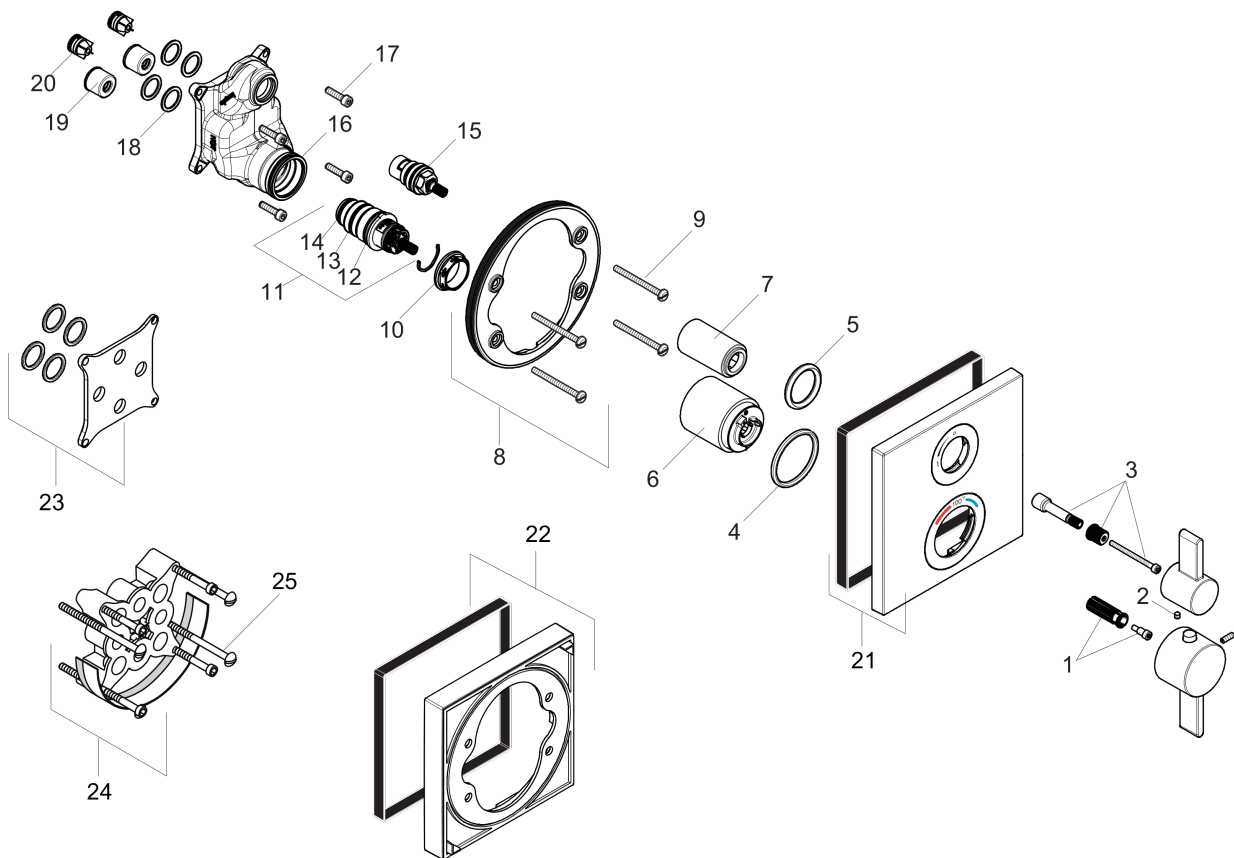

**Ecostat Square**  
**Thermostatic Trim with Volume Control**  
 Finishes : **brushed nickel** Part no. : **15712821**

**Description**

**Features**

- Volume control for 1 outlet
- Flow: 6.0 GPM (22.7 L/Min)
- Thermostatic cartridge, Ceramic cartridge
- Anti-scald 100° safety stop
- Optimized for water-efficient shower products

**Item details**

List Price \$ 595.00

**Compliance**

**Product image**

**Scale drawing**

**Ecostat Square**  
**Thermostatic Trim with Volume Control**  
 Finishes : **brushed nickel**    Part no. : **15712821**

**Exploded drawing**

Year of production: >07/18

**Ecostat Square**  
**Thermostatic Trim with Volume Control**  
 Finishes : **brushed nickel** Part no. : **15712821**

## Spare parts list

Year of production: >07/18

Pos.	Description	Part no.	Price	PU
1	handle fixing set	95843000	-	1
2	hollow set screw M4x5	92846000	-	1
3	adapter for handle	95252000	-	1
4	O-ring 44x4	98471000	-	1
5	O-ring 30x5	98153000	-	1
6	sleeve	92216820	-	1
7	sleeve	96446820	-	1
8	holder for escutcheon	98793000	-	1
9	set of fixing screws	96454000	-	1
10	nut	98913000	-	1
11	thermostat cartridge	98282000	-	1
12	O-ring 25x2,5	92146000	-	1
13	O-ring 25x1,5	98146000	-	1
14	O-ring 20x1,5	98197000	-	1
15	shut off unit right closing	94009000	-	1
16	O-ring 36x2	98156000	-	1
17	set of screws	96525000	-	1
18	O-ring 16x2	98133000	-	1
19	noise reduction	94073000	-	1
20	set of non return valves DW 15	97350000	-	1
21	escutcheon 155 / 155 mm	93242821	-	1
22	extension 22 mm	13593820	-	1
23	compensation set 1°	95521000	-	1
24	extension 25 mm	13595000	-	1
25	set of fixing screws	97747000	-	1