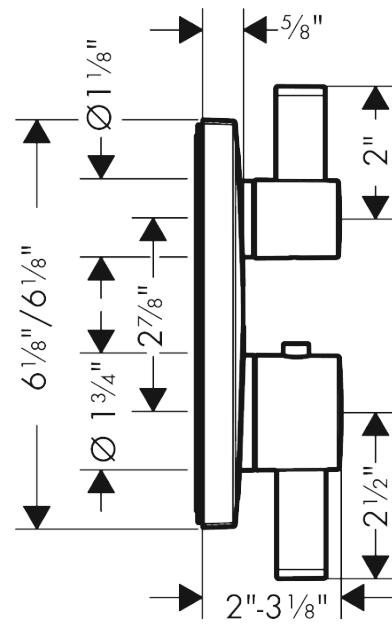

**Ecostat Square**  
**Thermostatic Trim with Volume Control**  
 Finishes : **brushed nickel** Part no. : **15712821**

**Description**

**Features**

- Volume control for 1 outlet
- Flow: 6.0 GPM (22.7 L/Min)
- Thermostatic cartridge, Ceramic cartridge
- Anti-scald 100° safety stop
- Optimized for water-efficient shower products

**Item details**

List Price \$ 595.00

**Compliance**

**Product image**

**Scale drawing**

**Ecostat Square**  
**Thermostatic Trim with Volume Control**  
 Finishes : **brushed nickel**    Part no. : **15712821**

**Exploded drawing**

Year of production: >07/18

**Ecostat Square**  
**Thermostatic Trim with Volume Control**  
 Finishes : **brushed nickel** Part no. : **15712821**

## Spare parts list

Year of production: >07/18

Pos.	Description	Part no.	Price	PU
1	handle fixing set	95843000	-	1
2	hollow set screw M4x5	92846000	-	1
3	adapter for handle	95252000	-	1
4	O-ring 44x4	98471000	-	1
5	O-ring 30x5	98153000	-	1
6	sleeve	92216820	-	1
7	sleeve	96446820	-	1
8	holder for escutcheon	98793000	-	1
9	set of fixing screws	96454000	-	1
10	nut	98913000	-	1
11	thermostat cartridge	98282000	-	1
12	O-ring 25x2,5	92146000	-	1
13	O-ring 25x1,5	98146000	-	1
14	O-ring 20x1,5	98197000	-	1
15	shut off unit right closing	94009000	-	1
16	O-ring 36x2	98156000	-	1
17	set of screws	96525000	-	1
18	O-ring 16x2	98133000	-	1
19	noise reduction	94073000	-	1
20	set of non return valves DW 15	97350000	-	1
21	escutcheon 155 / 155 mm	93242821	-	1
22	extension 22 mm	13593820	-	1
23	compensation set 1°	95521000	-	1
24	extension 25 mm	13595000	-	1
25	set of fixing screws	97747000	-	1