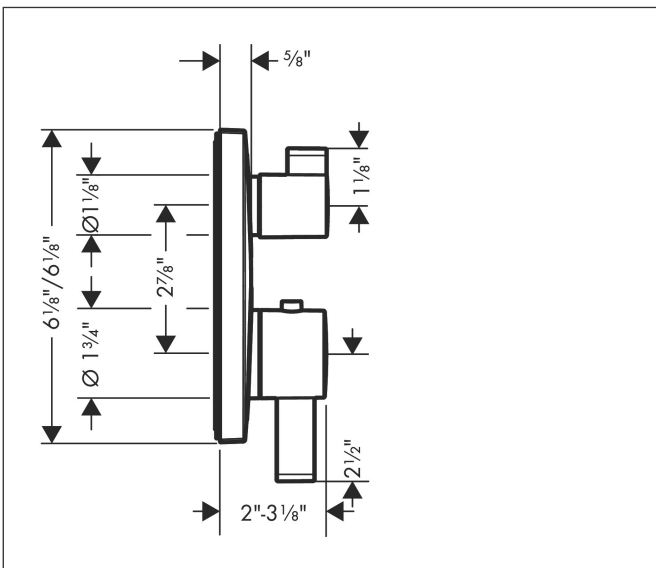

Brand hansgrohe
 Art. Name **Ecostat Square** Thermostatic Trim with Volume Control
 Art. Nr. 15712821
 Surface Brushed Nickel
 Pos. 1

Product Picture

Features

- Volume control for 1 function
- Thermostat cartridge, ceramic cartridge
- Maximum flow rate (at 3 bar): 22.7 l/min
- Optimized for water-efficient shower products
- Safety stop at 40°C

Drawing

Technology

Brand hansgrohe
 Art. Name **Ecostat Square** Thermostatic Trim with Volume Control
 Art. Nr. 15712821
 Surface Brushed Nickel
 Pos. 1

Spare Parts Drawings for build year: >07/20

Brand hansgrohe
 Art. Name **Ecostat Square** Thermostatic Trim with Volume Control
 Art. Nr. 15712821
 Surface Brushed Nickel
 Pos. 1

Spare parts list for build year: >07/20

Pos.	Description	Article number
1	handle fixing set	95843000
2	hollow set screw M4x5	92846000
3	adapter for handle	95252000
4	O-ring 44x4	98471000
5	O-ring 30x5	98153000
6	sleeve	92216820
7	sleeve	96446820
8	holder for escutcheon	98793000
9	set of fixing screws	96454000
10	nut	98913000
11	thermostat cartridge	98282000
12	O-ring 25x2,5	92146000
13	O-ring 25x1,5	98146000
14	O-ring 20x1,5	98197000
15	shut off unit right closing	94009000
16	O-ring 36x2	98156000
17	set of screws	96525000
18	O-ring 16x2	98133000
19	noise reduction	94073000
20	set of non return valves DW 15	97350000
21	escutcheon 155 / 155 mm	93242821
22	extension 22 mm	13593820
23	compensation set 1 °	95521000
24	extension 25 mm	13595000
25	set of fixing screws	97747000