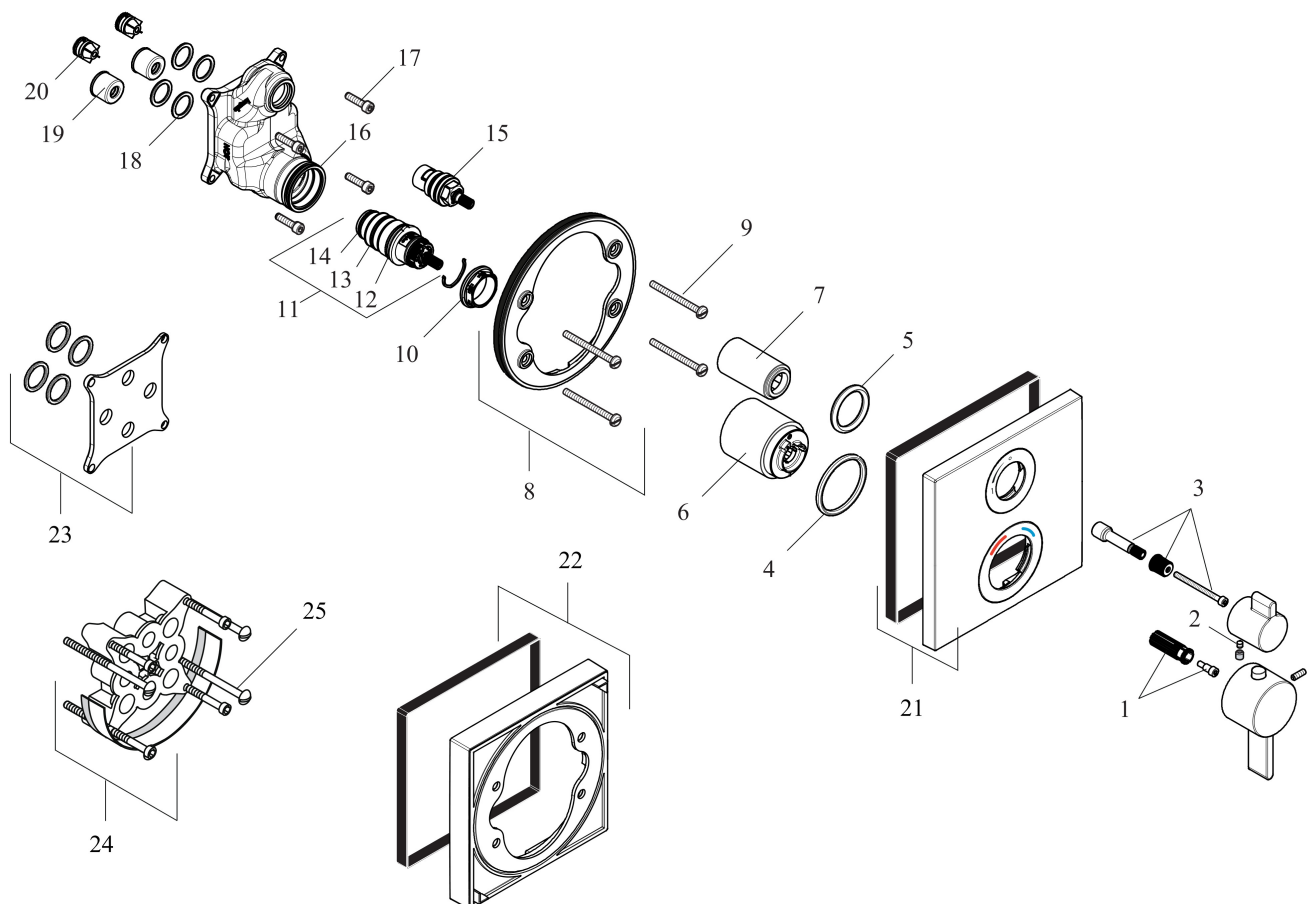

Brand hansgrohe
 Art. Name **Ecostat Square** Thermostatic Trim with Volume Control
 Art. Nr. 15712821
 Surface Brushed Nickel
 Pos. 1

Product Picture

Features

- Volume control for 1 function
- Thermostat cartridge, ceramic cartridge
- Maximum flow rate (at 3 bar): 22.7 l/min
- Optimized for water-efficient shower products
- Safety stop at 40°C

Drawing

Technology

Brand hansgrohe
 Art. Name **Ecostat Square** Thermostatic Trim with Volume Control
 Art. Nr. 15712821
 Surface Brushed Nickel
 Pos. 1

Spare Parts Drawings for build year: >07/20

Brand hansgrohe
 Art. Name **Ecostat Square** Thermostatic Trim with Volume Control
 Art. Nr. 15712821
 Surface Brushed Nickel
 Pos. 1

Spare parts list for build year: >07/20

Pos.	Description	Article number
1	handle fixing set	95843000
2	hollow set screw M4x5	92846000
3	adapter for handle	95252000
4	O-ring 44x4	98471000
5	O-ring 30x5	98153000
6	sleeve	92216820
7	sleeve	96446820
8	holder for escutcheon	98793000
9	set of fixing screws	96454000
10	nut	98913000
11	thermostat cartridge	98282000
12	O-ring 25x2,5	92146000
13	O-ring 25x1,5	98146000
14	O-ring 20x1,5	98197000
15	shut off unit right closing	94009000
16	O-ring 36x2	98156000
17	set of screws	96525000
18	O-ring 16x2	98133000
19	noise reduction	94073000
20	set of non return valves DW 15	97350000
21	escutcheon 155 / 155 mm	93242821
22	extension 22 mm	13593820
23	compensation set 1 °	95521000
24	extension 25 mm	13595000
25	set of fixing screws	97747000