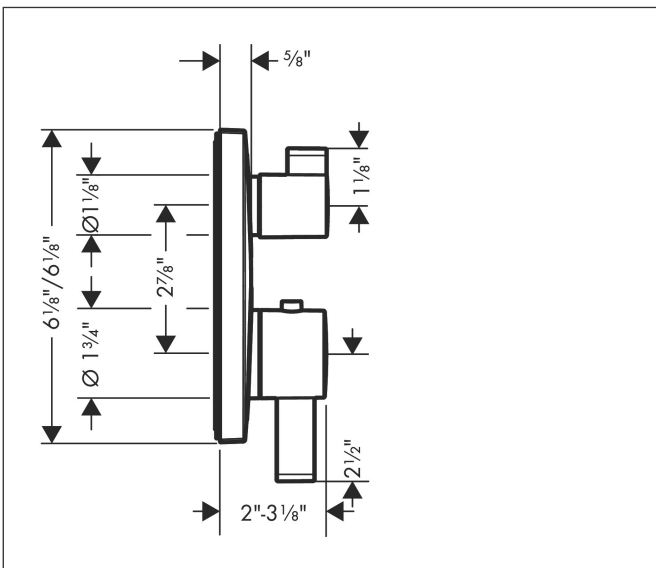

Brand hansgrohe
 Art. Name **Ecostat Square** Thermostatic Trim with Volume Control and Diverter
 Art. Nr. 15714251
 Surface Brushed Gold Optic
 Pos. 1

Product Picture

Features

- volume control and diverter for 2 functions
- thermostat cartridge, volume control/ diverter
- Maximum flow rate at 60 psi: 6.0 GPM
- Safety stop at 100°F

Drawing

Technology