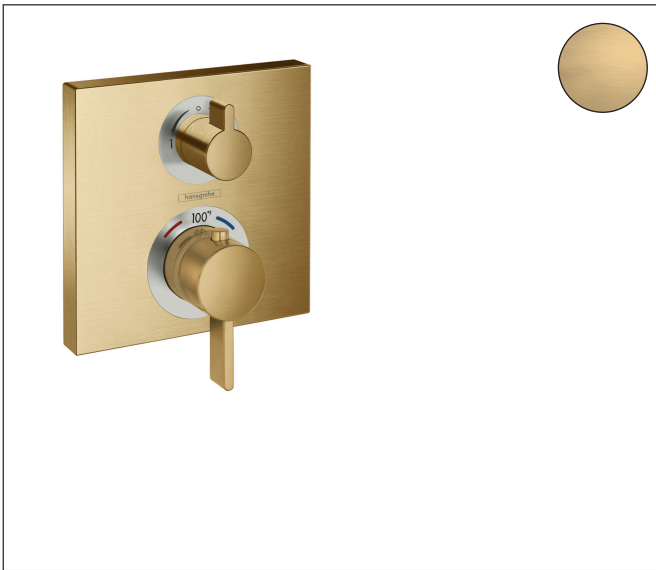

Brand hansgrohe
 Art. Name **Ecostat Square** Thermostatic Trim with Volume Control and Diverter
 Art. Nr. 15714251
 Surface Brushed Gold Optic
 Pos. 1

Product Picture

Features

- volume control and diverter for 2 functions
- thermostat cartridge, volume control/ diverter
- Maximum flow rate at 60 psi: 6.0 GPM
- Safety stop at 100°F

Drawing

Technology