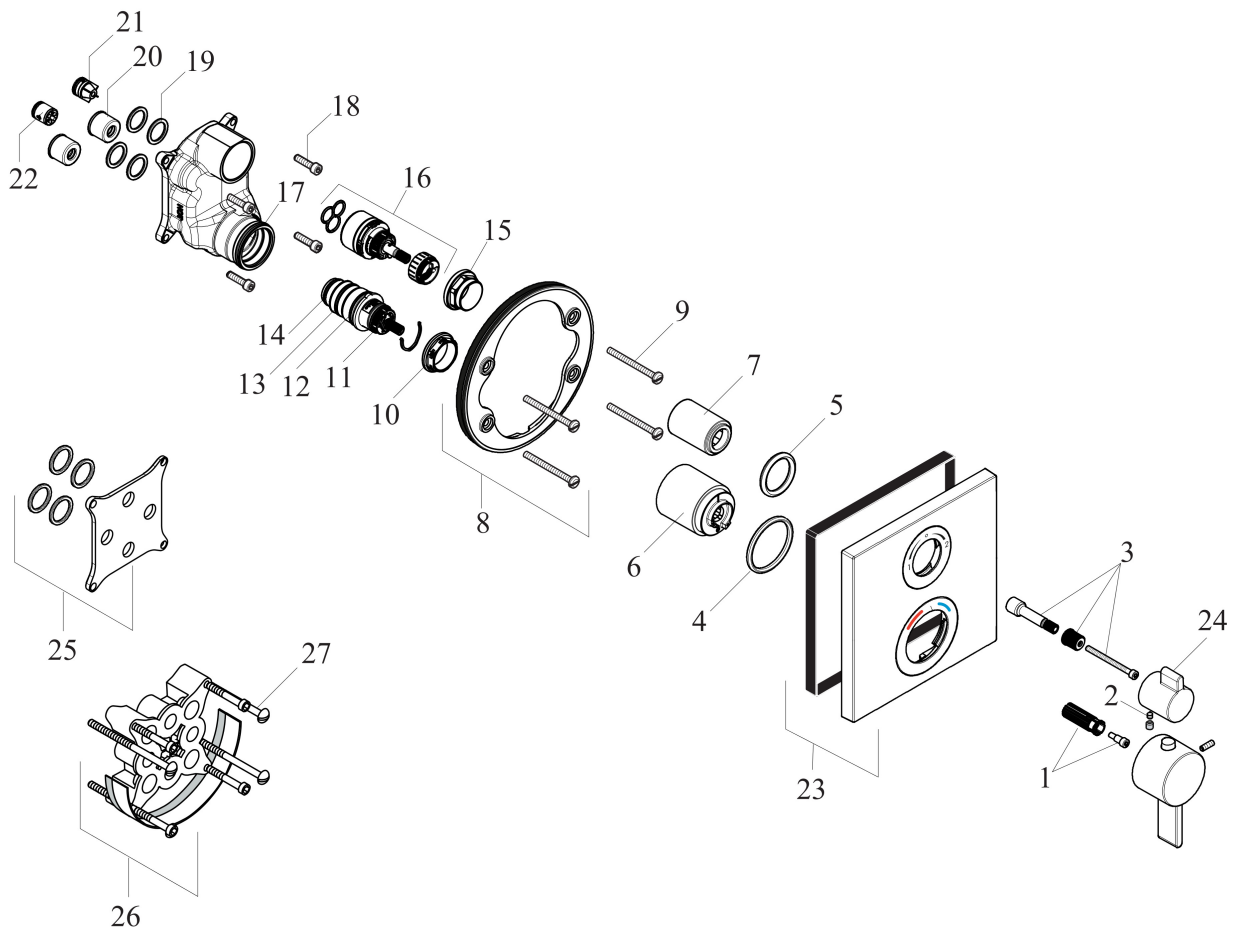

Brand hansgrohe
 Art. Name **Ecostat Square** Thermostatic Trim with Volume Control and Diverter
 Art. Nr. 15714821
 Surface Brushed Nickel
 Pos. 1

Spare Parts Drawings for build year: >07/20

Brand hansgrohe
 Art. Name **EcoStat Square** Thermostatic Trim with Volume Control and Diverter
 Art. Nr. 15714821
 Surface Brushed Nickel
 Pos. 1

Spare parts list for build year: >07/20

Pos.	Description	Article number
1	handle fixing set	95843000
2	hollow set screw M4x5	92846000
3	adapter for handle	95252000
4	O-ring 44x4	98471000
5	O-ring 30x5	98153000
6	sleeve	92216820
7	sleeve	95253820
8	holder for escutcheon	98793000
9	set of fixing screws	96454000
10	nut	98913000
11	thermostat cartridge	98282000
12	O-ring 25x2,5	92146000
13	O-ring 25x1,5	98146000
14	O-ring 20x1,5	98197000
15	nut	93605000
16	shut off unit with selector	98283000
17	O-ring 36x2	98156000
18	set of screws	96525000
19	O-ring 16x2	98133000
20	noise reduction	94073000
21	set of non return valves DW 15	97350000
22	non return valve (pressure-resistant up to 2 MPa)	92594000
23	escutcheon 155 / 155 mm	93241821
24	compensation set 1 °	95521000
25	extension 25 mm	13595000
26	set of fixing screws	97747000
a	extension 22 mm (Ø 150 mm)	13597820