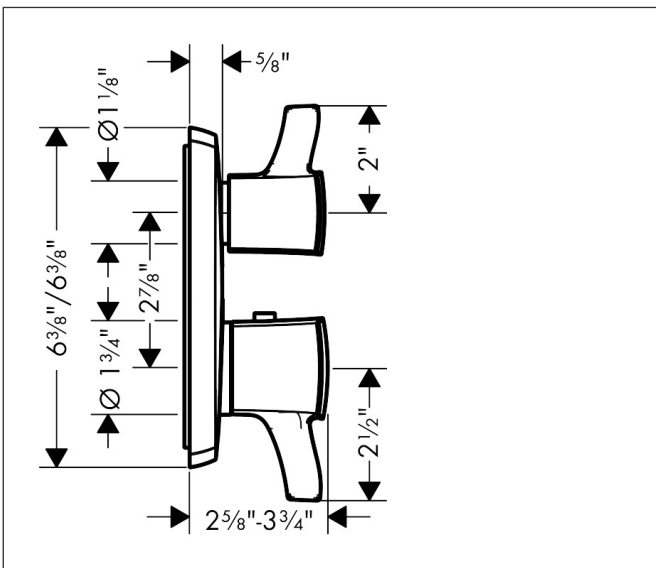

Brand	hansgrohe
Art. Name	Ecostat Classic Thermostatic Trim with Volume Control, Square
Art. Nr.	15727141
Surface	Brushed Bronze
Pos.	1

Product Picture

Features

- Volume control for 1 function
- Thermostat cartridge, ceramic cartridge
- Maximum flow rate (at 3 bar): 22.7 l/min
- Safety stop at 40°C

Drawing

Technology