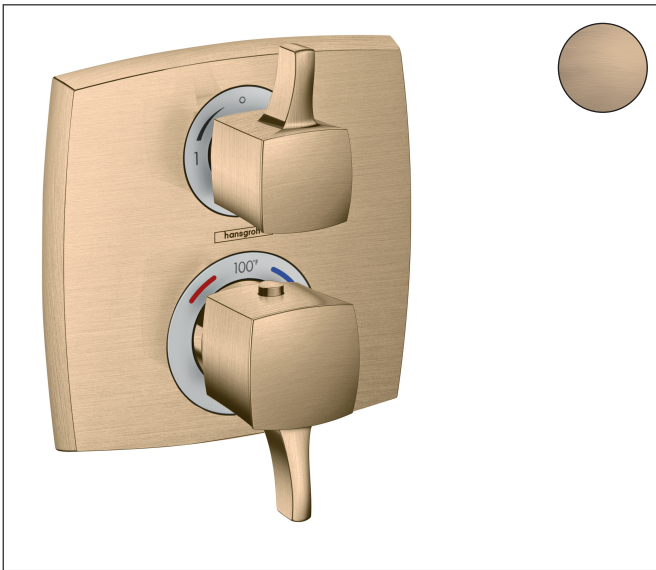

Brand	hansgrohe
Art. Name	Ecostat Classic Thermostatic Trim with Volume Control, Square
Art. Nr.	15727141
Surface	Brushed Bronze
Pos.	1

Product Picture

Features

- Volume control for 1 function
- Thermostat cartridge, ceramic cartridge
- Maximum flow rate (at 3 bar): 22.7 l/min
- Safety stop at 40°C

Drawing

Technology