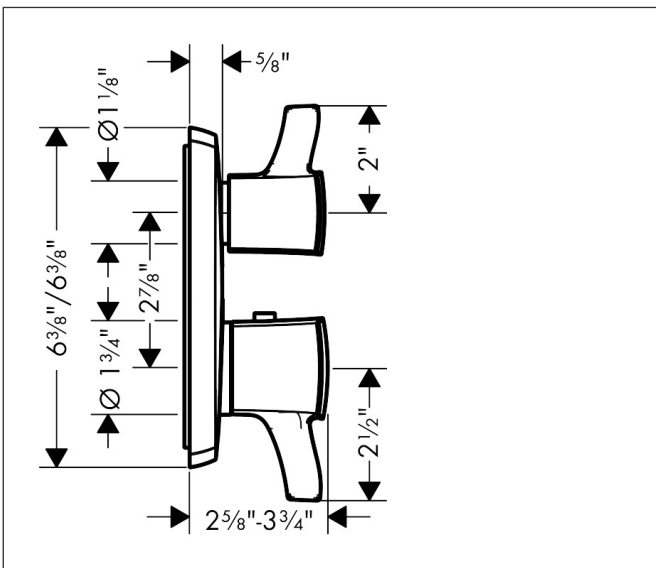

Brand	hansgrohe
Art. Name	Ecostat Classic Thermostatic Trim with Volume Control, Square
Art. Nr.	15727671
Surface	matte black
Pos.	1

Product Picture

Features

- Volume control for 1 function
- Thermostat cartridge, ceramic cartridge
- Maximum flow rate (at 3 bar): 22.7 l/min
- Safety stop at 40°C

Drawing

Technology