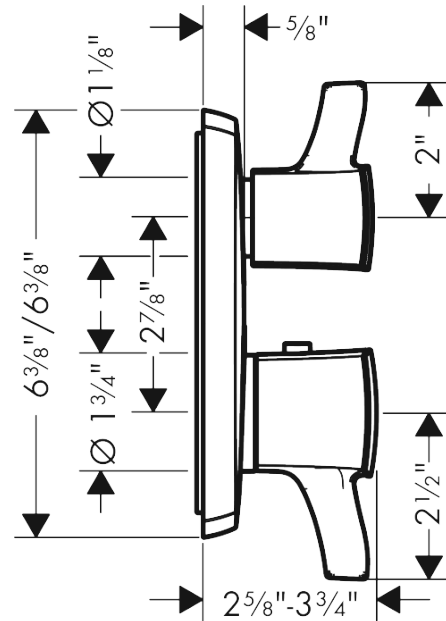

Metropol Classic
Thermostatic Trim with Volume Control, Square
 Finishes : **brushed nickel** Part no. : **15727821**

Description

Features

- Volume control for 1 outlet
- Flow: 6.0 GPM (22.7 L/Min)
- Thermostatic cartridge, Ceramic cartridge
- Anti-scald 100° safety stop
- Optimized for water-efficient shower products

Item details

List Price \$ 595.00

Compliance

Product image

Scale drawing

Metropol Classic
Thermostatic Trim with Volume Control, Square
 Finishes : **brushed nickel** Part no. : **15727821**

Exploded drawing

Year of production: >01/19

Metropol Classic
Thermostatic Trim with Volume Control, Square
 Finishes : **brushed nickel** Part no. : **15727821**

Spare parts list

Year of production: >01/19

Pos.	Description	Part no.	Price	PU
1	hollow set screw M4x5	92846000	-	1
2	O-ring 44x4	98471000	-	1
3	O-ring 30x5	98153000	-	1
4	sleeve	92216820	-	1
5	sleeve	96446820	-	1
6	holder for escutcheon	98793000	-	1
7	set of fixing screws	96454000	-	1
8	nut	98913000	-	1
9	thermostat cartridge	98282000	-	1
10	O-ring 25x2,5	92146000	-	1
11	O-ring 25x1,5	98146000	-	1
12	O-ring 20x1,5	98197000	-	1
13	shut off unit right closing	94009000	-	1
14	O-ring 36x2	98156000	-	1
15	set of screws	96525000	-	1
16	O-ring 16x2	98133000	-	1
17	noise reduction	94073000	-	1
18	set of non return valves DW 15	97350000	-	1
19	non return valve (pressure-resistant up to 2 MPa)	92594000	-	1
20	handle fixing set	95843000	-	1
21	adapter for handle	95252000	-	1
a	compensation set 1°	95521000	-	1
b	extension 25 mm	13595000	-	1
c	set of fixing screws	97747000	-	1