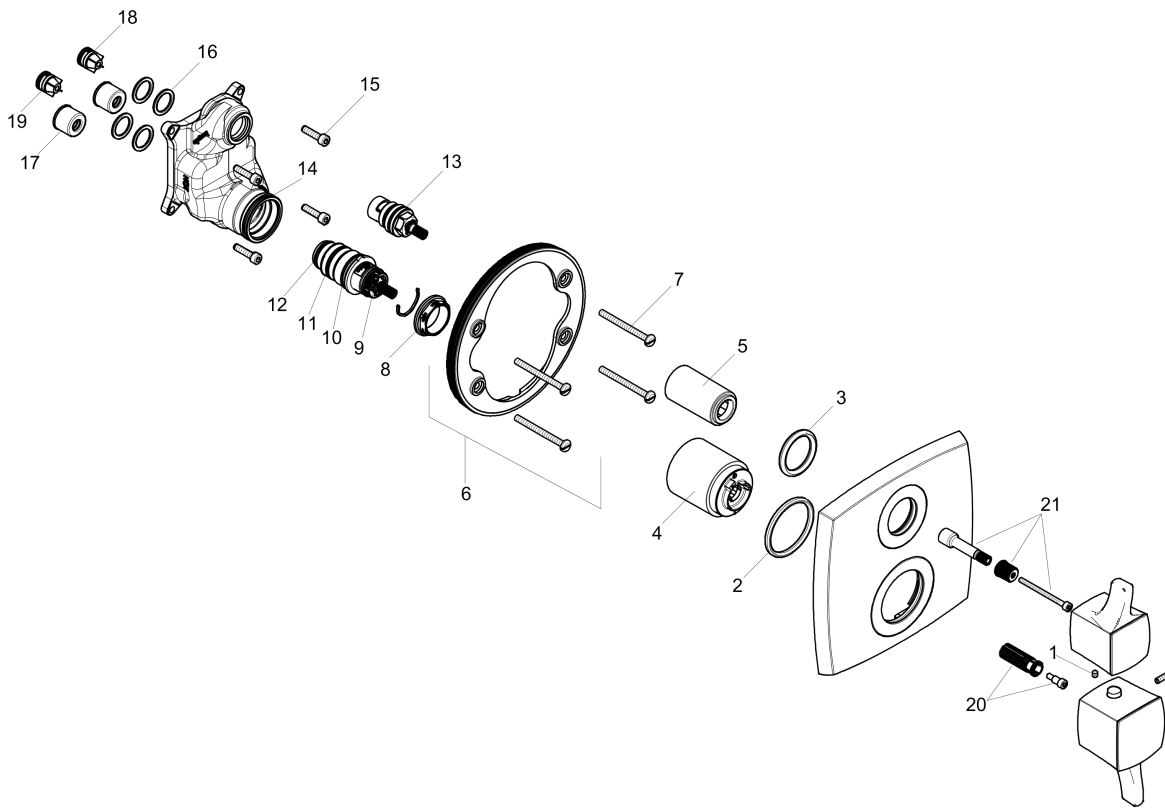

Metropol Classic
Thermostatic Trim with Volume Control, Square
 Finishes : **brushed nickel** Part no. : **15727821**

Description

Features

- Volume control for 1 outlet
- Flow: 6.0 GPM (22.7 L/Min)
- Thermostatic cartridge, Ceramic cartridge
- Anti-scald 100° safety stop
- Optimized for water-efficient shower products

Item details

List Price \$ 595.00

Compliance

Product image

Scale drawing

Metropol Classic
Thermostatic Trim with Volume Control, Square
 Finishes : **brushed nickel** Part no. : **15727821**

Exploded drawing

Year of production: >01/19

Metropol Classic
Thermostatic Trim with Volume Control, Square
 Finishes : **brushed nickel** Part no. : **15727821**

Spare parts list

Year of production: >01/19

Pos.	Description	Part no.	Price	PU
1	hollow set screw M4x5	92846000	-	1
2	O-ring 44x4	98471000	-	1
3	O-ring 30x5	98153000	-	1
4	sleeve	92216820	-	1
5	sleeve	96446820	-	1
6	holder for escutcheon	98793000	-	1
7	set of fixing screws	96454000	-	1
8	nut	98913000	-	1
9	thermostat cartridge	98282000	-	1
10	O-ring 25x2,5	92146000	-	1
11	O-ring 25x1,5	98146000	-	1
12	O-ring 20x1,5	98197000	-	1
13	shut off unit right closing	94009000	-	1
14	O-ring 36x2	98156000	-	1
15	set of screws	96525000	-	1
16	O-ring 16x2	98133000	-	1
17	noise reduction	94073000	-	1
18	set of non return valves DW 15	97350000	-	1
19	non return valve (pressure-resistant up to 2 MPa)	92594000	-	1
20	handle fixing set	95843000	-	1
21	adapter for handle	95252000	-	1
a	compensation set 1°	95521000	-	1
b	extension 25 mm	13595000	-	1
c	set of fixing screws	97747000	-	1