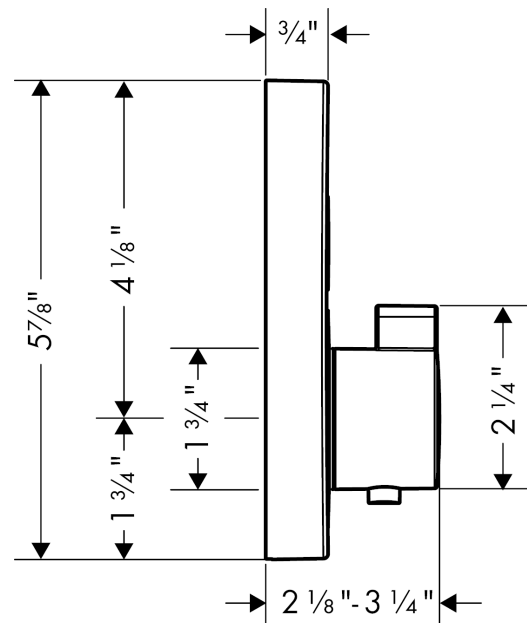

**ShowerSelect S**  
**Thermostatic Trim for 2 Functions, Round**  
 Finishes : **chrome** Part no. : **15743001**

**Description**

**Features**

- Outlets may be operated simultaneously
- Select push-button on/off control for 2 outlets
- Flow: 8.0 GPM (30.3 L/Min) / 2.0 GPM (7.6 L/Min)
- Thermostatic cartridge, Start/stop cartridge
- Anti-scald 100° safety stop
- Optimized for water-efficient shower products
- Includes optional accessory to limit total flow to 2.0 GPM @ 80 psi where required

**Item details**

List Price \$ 653.00

**Technology**

**Compliance**

**Product image**

**Scale drawing**

**ShowerSelect S**  
**Thermostatic Trim for 2 Functions, Round**  
 Finishes : **chrome**    Part no. : **15743001**

**Exploded drawing**

Year of production: >12/14

**ShowerSelect S**  
**Thermostatic Trim for 2 Functions, Round**  
 Finishes : **chrome** Part no. : **15743001**