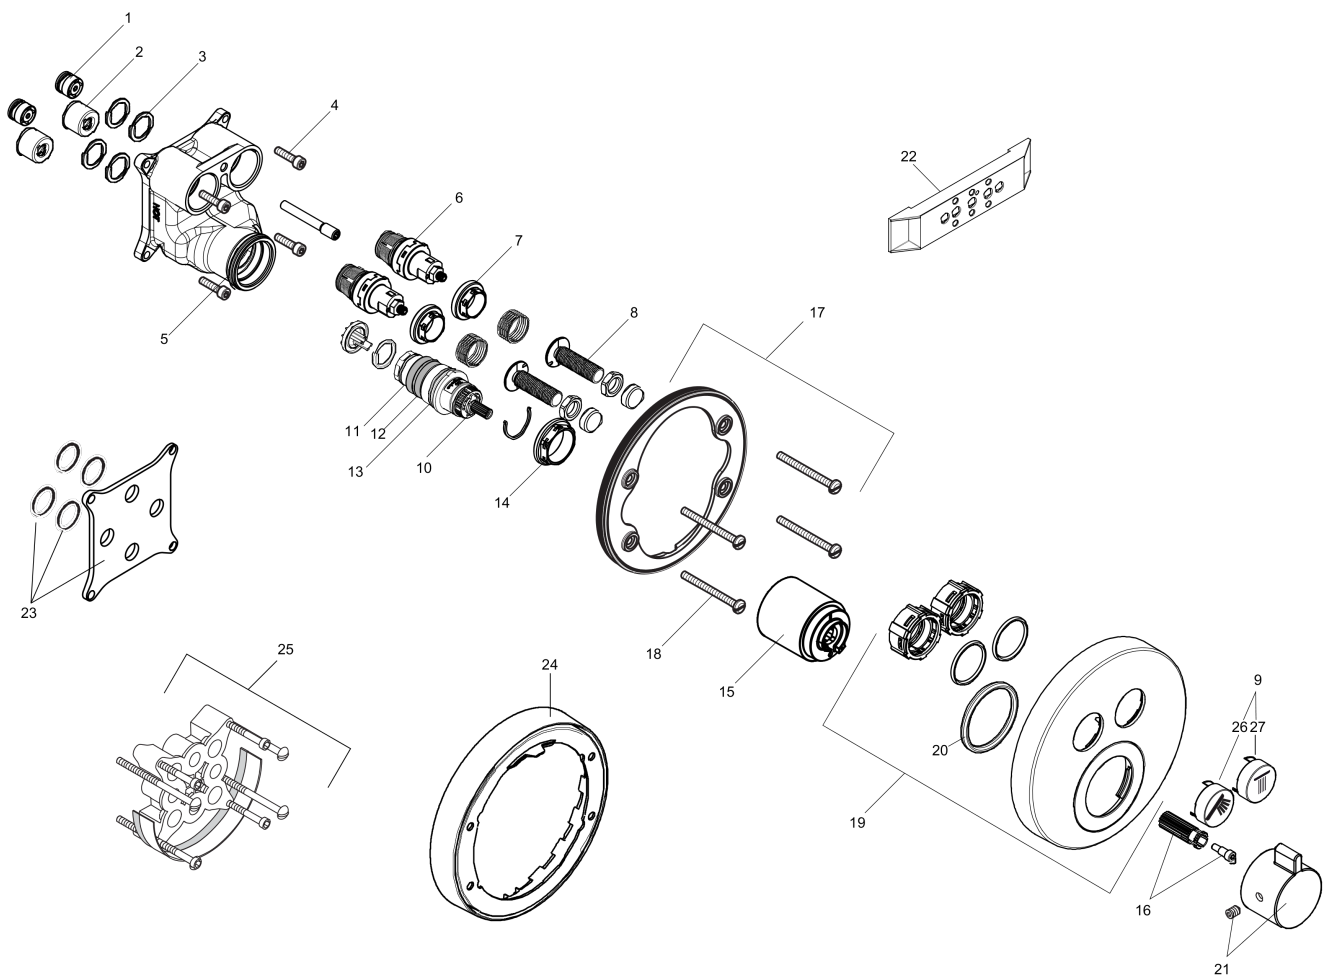

**ShowerSelect S**  
**Thermostatic Trim for 2 Functions, Round**  
 Finishes : **chrome** Part no. : **15743001**

**Description**

**Features**

- Outlets may be operated simultaneously
- Select push-button on/off control for 2 outlets
- Flow: 8.0 GPM (30.3 L/Min) / 2.0 GPM (7.6 L/Min)
- Thermostatic cartridge, Start/stop cartridge
- Anti-scald 100° safety stop
- Optimized for water-efficient shower products
- Includes optional accessory to limit total flow to 2.0 GPM @ 80 psi where required

**Item details**

List Price \$ 653.00

**Technology**

**Compliance**

**Product image**

**Scale drawing**

**ShowerSelect S**  
**Thermostatic Trim for 2 Functions, Round**  
 Finishes : **chrome**    Part no. : **15743001**

**Exploded drawing**

Year of production: >12/14

**ShowerSelect S**  
**Thermostatic Trim for 2 Functions, Round**  
 Finishes : **chrome** Part no. : **15743001**