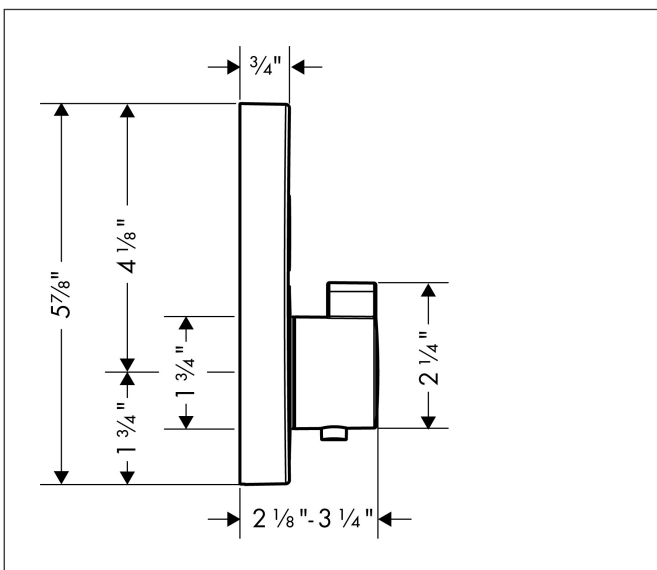

Brand hansgrohe
Art. Name **ShowerSelect S** Thermostatic Trim for 2 Functions, Round
Art. Nr. 15743341
Surface Brushed Black Chrome
Pos. 1

Product Picture

Features

- Multiple outlets can be run simultaneously
- Select button on/off control for 2 outlets
- Thermostat cartridge, Start/stop valve to operate the functions
- Maximum flow rate (at 3 bar): 30.3 l/min
- Optimized for water-efficient shower products
- Safety stop at 40°C
- Thermostat is delivered with buttons Handshower and Rain large

Drawing

Technology