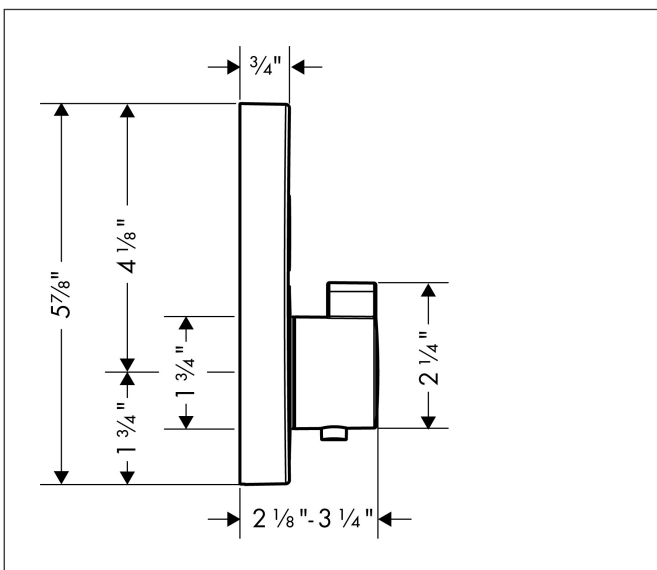

Brand hansgrohe
Art. Name **ShowSelect S** Thermostatic Trim for 1 Function, Round
Art. Nr. 15744001
Surface Chrome
Pos. 1

Product Picture

Features

- Select button on / off control for 1 outlet
- Thermostat cartridge, Start/stop valve to operate the functions
- Maximum flow rate (at 3 bar): 22.7 l/min
- Safety stop at 40°C
- Thermostat is delivered with button On/Off

Drawing

Technology