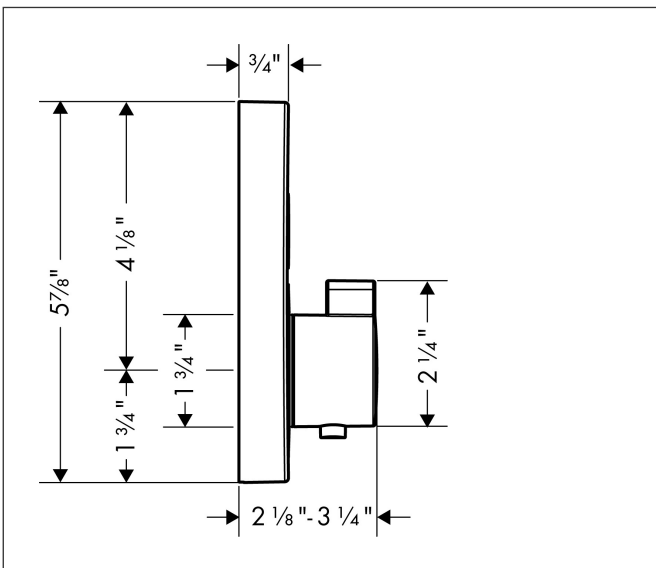

Brand hansgrohe
Art. Name **ShowSelect S** Thermostatic Trim for 1 Function, Round
Art. Nr. 15744141
Surface Brushed Bronze
Pos. 1

Product Picture

Features

- Select button on / off control for 1 outlet
- Thermostat cartridge, Start/stop valve to operate the functions
- Maximum flow rate (at 3 bar): 22.7 l/min
- Safety stop at 40°C
- Thermostat is delivered with button On/Off

Drawing

Technology