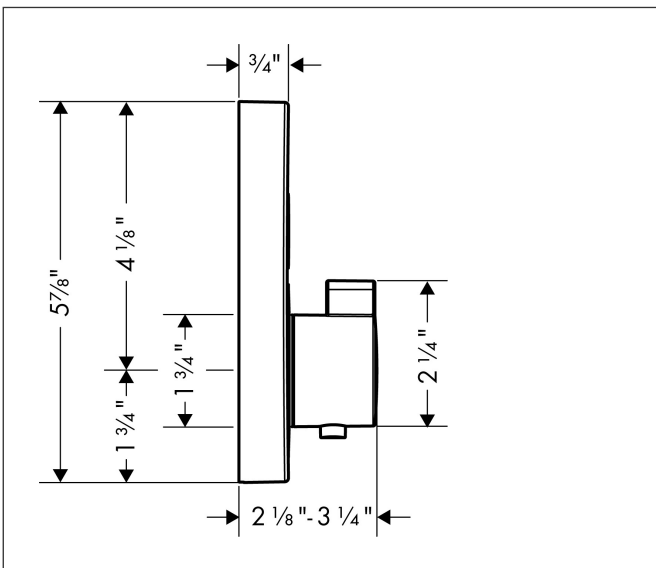

Brand hansgrohe
 Art. Name **ShowerSelect S** Thermostatic Trim for 1 Function, Round
 Art. Nr. 15744341
 Surface Brushed Black Chrome
 Pos. 1

Product Picture

Features

- Select button on / off control for 1 outlet
- Thermostat cartridge, Start/stop valve to operate the functions
- Maximum flow rate (at 3 bar): 22.7 l/min
- Safety stop at 40°C
- Thermostat is delivered with button On/Off

Drawing

Technology