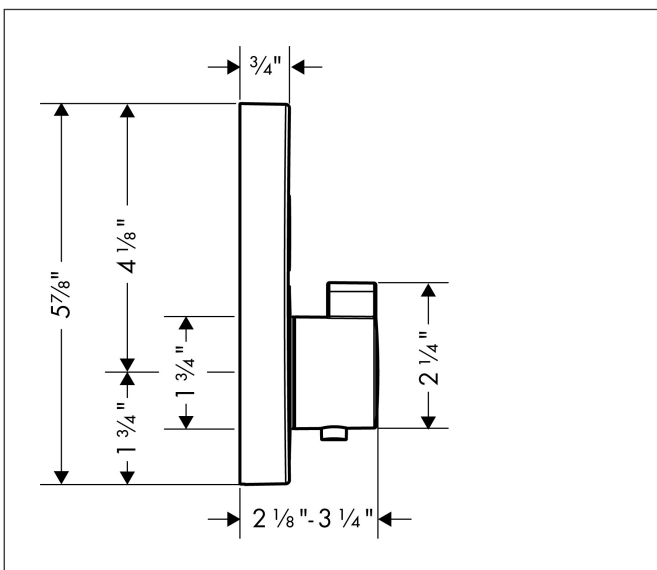

Brand hansgrohe
Art. Name **ShowerSelect S** Thermostatic Trim for 1 Function, Round
Art. Nr. 15744701
Surface Matte White
Pos. 1

Product Picture

Features

- Select button on / off control for 1 outlet
- Thermostat cartridge, Start/stop valve to operate the functions
- Maximum flow rate (at 3 bar): 22.7 l/min
- Safety stop at 40°C
- Thermostat is delivered with button On/Off

Drawing

Technology