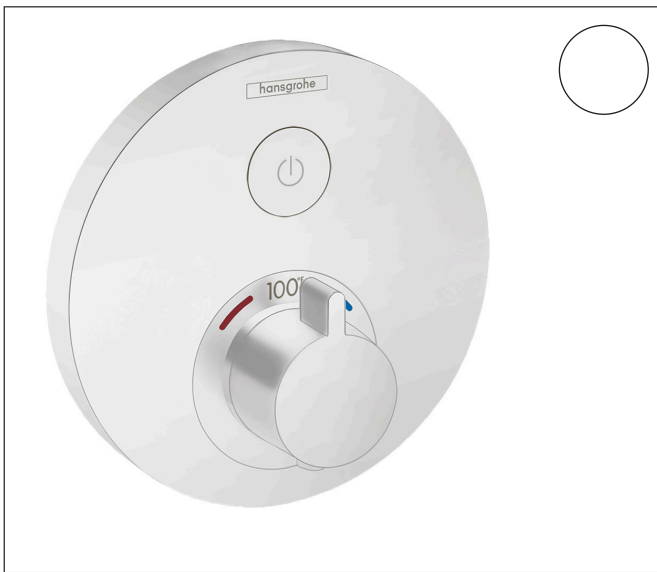

Brand hansgrohe  
 Art. Name **ShowerSelect S** Thermostatic Trim for 1 Function, Round  
 Art. Nr. 15744701  
 Surface Matte White  
 Pos. 1

## Product Picture

## Features

- Select button on / off control for 1 outlet
- Thermostat cartridge, Start/stop valve to operate the functions
- Maximum flow rate (at 3 bar): 22.7 l/min
- Safety stop at 40°C
- Thermostat is delivered with button On/Off