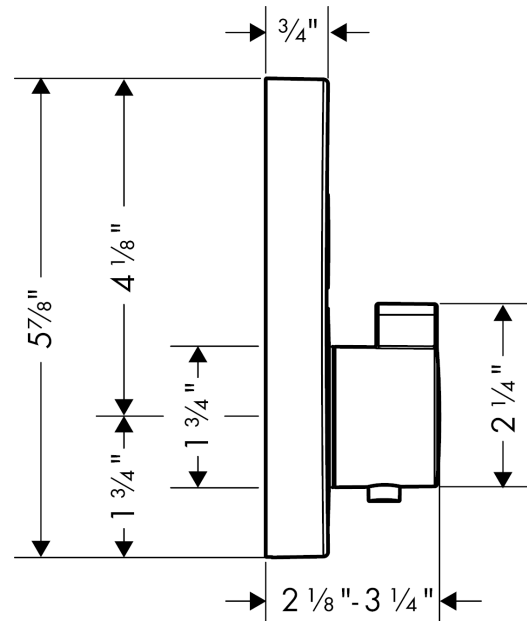

ShowerSelect S
Thermostatic Trim for 1 Function, Round
 Finishes : **brushed nickel** Part no. : **15744821**

Description

Features

- Select push-button on/off control for 1 outlet
- Flow: 7.00 GPM (26.5 L/Min)
- Thermostatic cartridge, Start/stop cartridge
- Anti-scald 100° safety stop
- Optimized for water-efficient shower products

Item details

List Price \$ 803.00

Technology

Compliance

Product image

Scale drawing

ShowerSelect S

Thermostatic Trim for 1 Function, Round

Finishes : **brushed nickel** Part no. : **15744821**

Exploded drawing

Year of production: >12/14

ShowerSelect S

Thermostatic Trim for 1 Function, Round

Finishes : **brushed nickel** Part no. : **15744821**

Spare parts list

Year of production: >12/14

Pos.	Description	Part no.	Price	PU
1	non return valve	97980000	-	1
2	noise reduction	94073000	-	1
3	O-ring 16x2	98133000	-	1
4	set of screws	96525000	-	1
5	shut off unit	95758000	-	1
6	nut	98368000	-	1
7	Select-adapter	92219000	-	1
8	set of symbols	92218000	-	1
9	thermostat cartridge	98282001	-	1
10	O-ring 20x1,5	98197000	-	1
11	O-ring 25x1,5	98146000	-	1
12	O-ring 25x2,5	92146000	-	1
13	nut	98913000	-	1
14	sleeve	92216820	-	1
15	handle fixing set	95843000	-	1
16	set of fixing screws	96454000	-	1
17	O-ring 44x4	98471000	-	1
18	escutcheon Ø 150 mm	92272821	-	1
19	extension 25 mm	13595000	-	1
20	extension 22 mm (Ø 170 mm)	13596820	-	1
21	set of fixing screws	97747000	-	1
22	fit-up aid	92540000	-	1
a	handle for thermostat	92215821	-	1
b	holder for escutcheon	98793000	-	1
c	shut off unit (special)	92361000	-	1
d	compensation set 1°	95521000	-	1
e	nut and flange	92696000	-	1
f	symbol head shower Rain large	93571880	-	1
g	symbol head shower Rain small	93572880	-	1
h	symbol handshower	93573880	-	1
i	symbol Flood jet	93574880	-	1
j	symbol Whirl	93575880	-	1
k	symbol Mono	93576880	-	1
l	symbol tub	93577880	-	1
m	symbol body shower	93578880	-	1
n	symbol ON/OFF	93579880	-	1