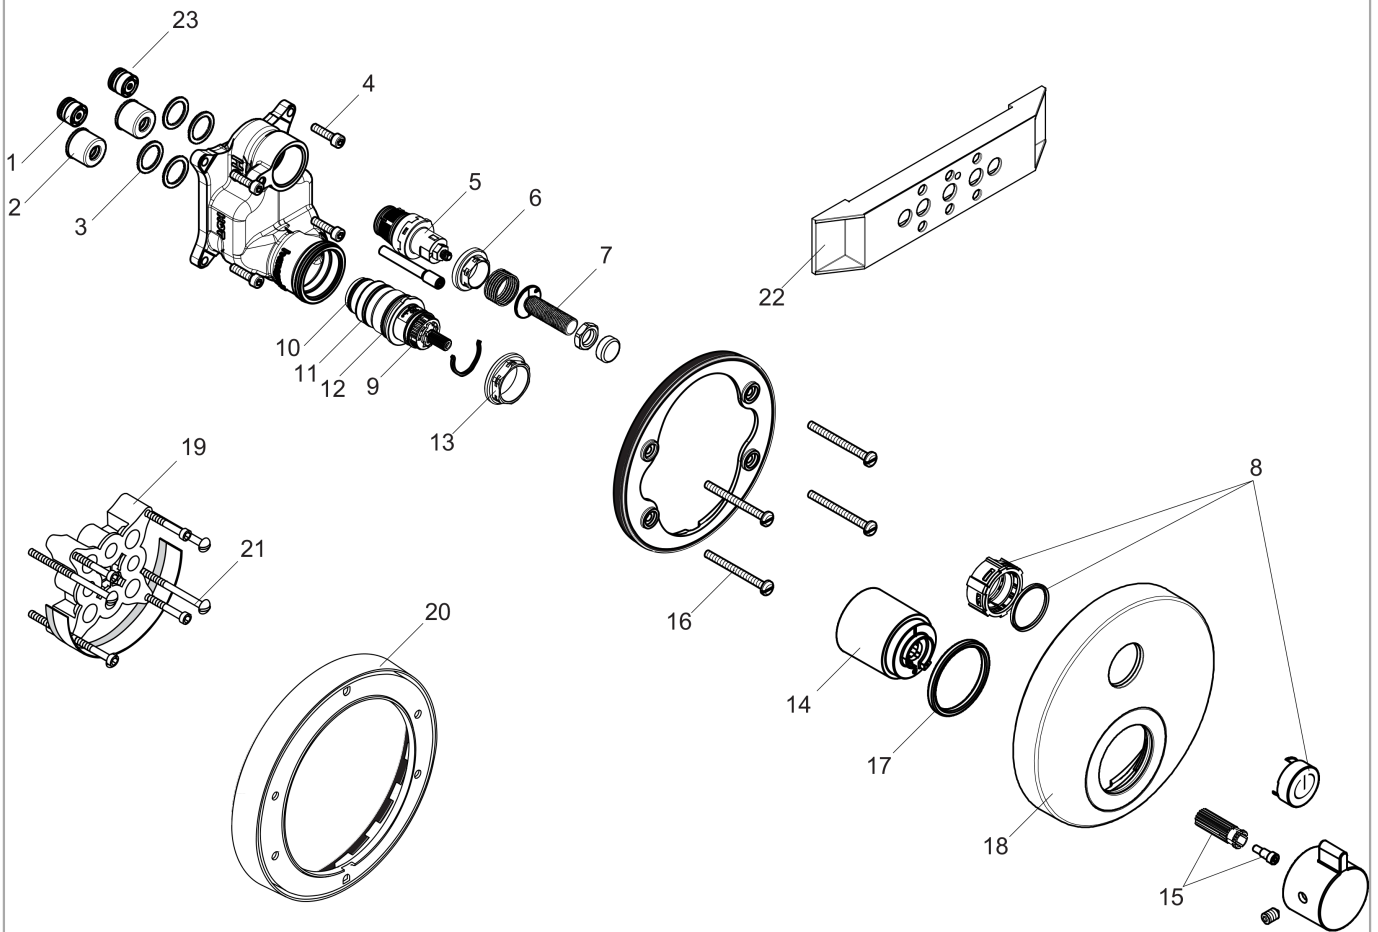

ShowerSelect S
Thermostatic Trim for 1 Function, Round
 Finishes : **brushed nickel** Part no. : **15744821**

Description

Features

- Select push-button on/off control for 1 outlet
- Flow: 7.00 GPM (26.5 L/Min)
- Thermostatic cartridge, Start/stop cartridge
- Anti-scald 100° safety stop
- Optimized for water-efficient shower products

Item details

List Price \$ 803.00

Technology

Compliance

Product image

Scale drawing

ShowerSelect S

Thermostatic Trim for 1 Function, Round

Finishes : **brushed nickel** Part no. : **15744821**

Exploded drawing

Year of production: >12/14

ShowerSelect S

Thermostatic Trim for 1 Function, Round

Finishes : **brushed nickel** Part no. : **15744821**

Spare parts list

Year of production: >12/14

Pos.	Description	Part no.	Price	PU
1	non return valve	97980000	-	1
2	noise reduction	94073000	-	1
3	O-ring 16x2	98133000	-	1
4	set of screws	96525000	-	1
5	shut off unit	95758000	-	1
6	nut	98368000	-	1
7	Select-adapter	92219000	-	1
8	set of symbols	92218000	-	1
9	thermostat cartridge	98282001	-	1
10	O-ring 20x1,5	98197000	-	1
11	O-ring 25x1,5	98146000	-	1
12	O-ring 25x2,5	92146000	-	1
13	nut	98913000	-	1
14	sleeve	92216820	-	1
15	handle fixing set	95843000	-	1
16	set of fixing screws	96454000	-	1
17	O-ring 44x4	98471000	-	1
18	escutcheon Ø 150 mm	92272821	-	1
19	extension 25 mm	13595000	-	1
20	extension 22 mm (Ø 170 mm)	13596820	-	1
21	set of fixing screws	97747000	-	1
22	fit-up aid	92540000	-	1
a	handle for thermostat	92215821	-	1
b	holder for escutcheon	98793000	-	1
c	shut off unit (special)	92361000	-	1
d	compensation set 1°	95521000	-	1
e	nut and flange	92696000	-	1
f	symbol head shower Rain large	93571880	-	1
g	symbol head shower Rain small	93572880	-	1
h	symbol handshower	93573880	-	1
i	symbol Flood jet	93574880	-	1
j	symbol Whirl	93575880	-	1
k	symbol Mono	93576880	-	1
l	symbol tub	93577880	-	1
m	symbol body shower	93578880	-	1
n	symbol ON/OFF	93579880	-	1