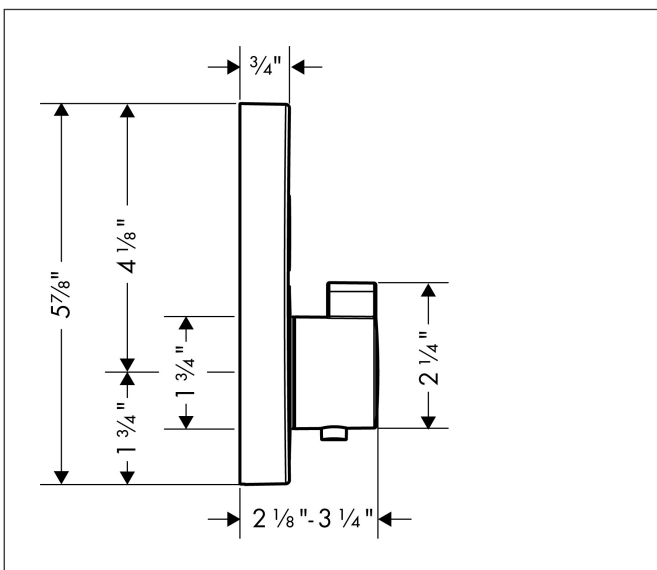

Brand hansgrohe
 Art. Name **ShowerSelect S** Thermostatic Trim for 1 Function, Round
 Art. Nr. 15744821
 Surface Brushed Nickel
 Pos. 1

Product Picture

Features

- Select button on / off control for 1 outlet
- Thermostat cartridge, Start/stop valve to operate the functions
- Maximum flow rate (at 3 bar): 22.7 l/min
- Safety stop at 40°C
- Thermostat is delivered with button On/Off

Drawing

Technology