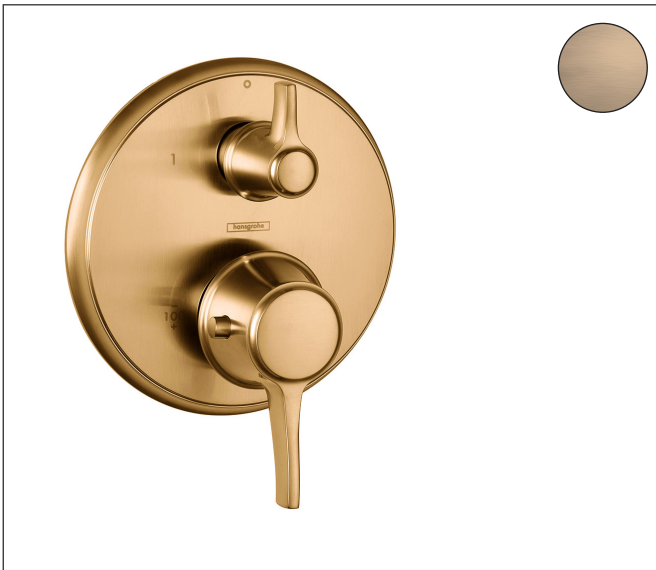

Brand hansgrohe  
 Art. Name **Ecostat Classic** Thermostatic Trim with Volume Control, Round  
 Art. Nr. 15752141  
 Surface Brushed Bronze  
 Pos. 1

## Product Picture

## Features

- volume control for 1 function
- thermostat cartridge, ceramic cartridge
- Maximum flow rate at 60 psi: 6.0 GPM
- Safety stop at 100°F