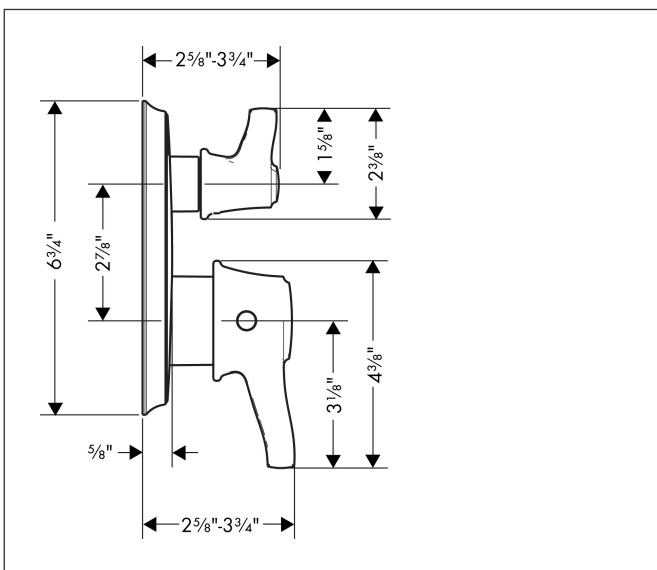

Drawing

Certificates/approvals