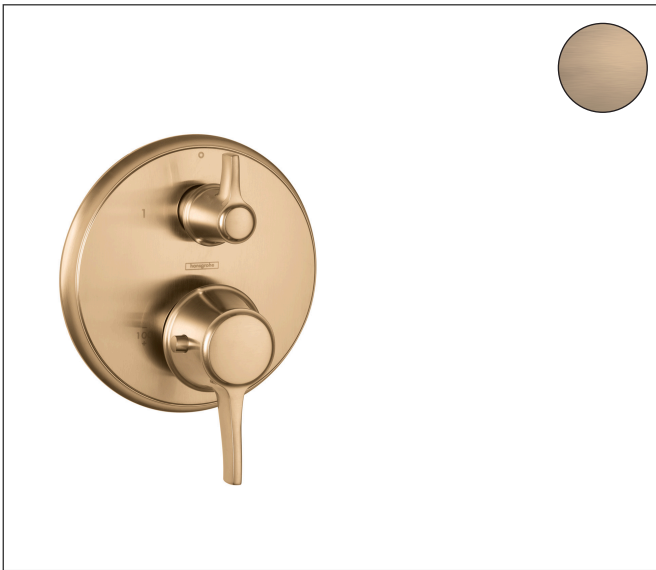

Brand	hansgrohe
Art. Name	<b>Ecostat Classic</b> Thermostatic Trim with Volume Control and Diverter, Round
Art. Nr.	15753141
Surface	Brushed Bronze
Pos.	1

## Product Picture

## Features

- volume control and diverter for 2 functions
- thermostat cartridge, volume control/ diverter
- Maximum flow rate at 60 psi: 7.0 GPM
- optimized for water-efficient shower products
- Safety stop at 100 °F