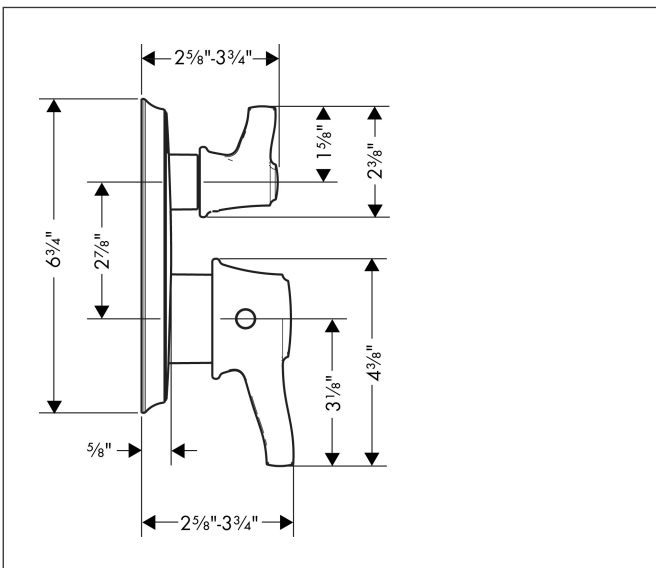

Drawing

Certificates/approvals