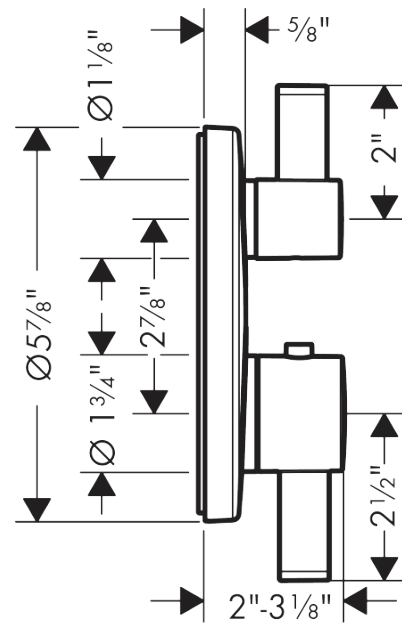

**Ecostat S**  
**Thermostatic Trim with Volume Control**  
 Finishes : **brushed nickel** Part no. : **15757821**

**Description**

**Features**

- Volume control for 1 outlet
- Flow: 6.0 GPM (22.7 L/Min)
- Thermostatic cartridge, Ceramic cartridge
- Anti-scald 100° safety stop
- Optimized for water-efficient shower products

**Item details**

List Price \$ 595.00

**Compliance**

**Product image**

**Scale drawing**

**Ecostat S**

**Thermostatic Trim with Volume Control**

Finishes : **brushed nickel** Part no. : **15757821**

### Thermostatic Trim with Volume Control

Finishes : **brushed nickel** Part no. : **15757821**