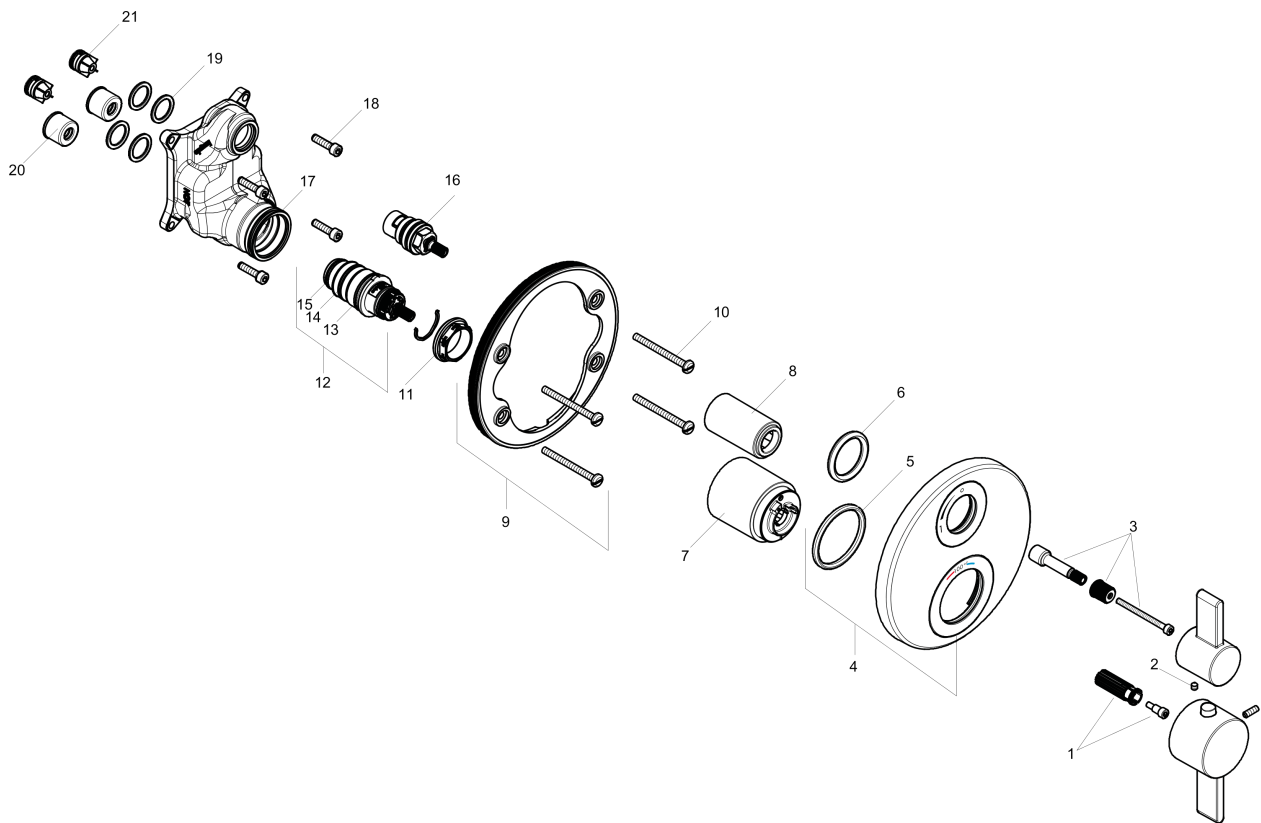

**Ecostat S**  
**Thermostatic Trim with Volume Control**  
 Finishes : **brushed nickel** Part no. : **15757821**

**Description**

**Features**

- Volume control for 1 outlet
- Flow: 6.0 GPM (22.7 L/Min)
- Thermostatic cartridge, Ceramic cartridge
- Anti-scald 100° safety stop
- Optimized for water-efficient shower products

**Item details**

List Price \$ 595.00

**Compliance**

**Product image**

**Scale drawing**

**Ecostat S**

**Thermostatic Trim with Volume Control**

Finishes : **brushed nickel** Part no. : **15757821**

**Exploded drawing**

Year of production: **>07/18**

### Thermostatic Trim with Volume Control

Finishes : **brushed nickel** Part no. : **15757821**