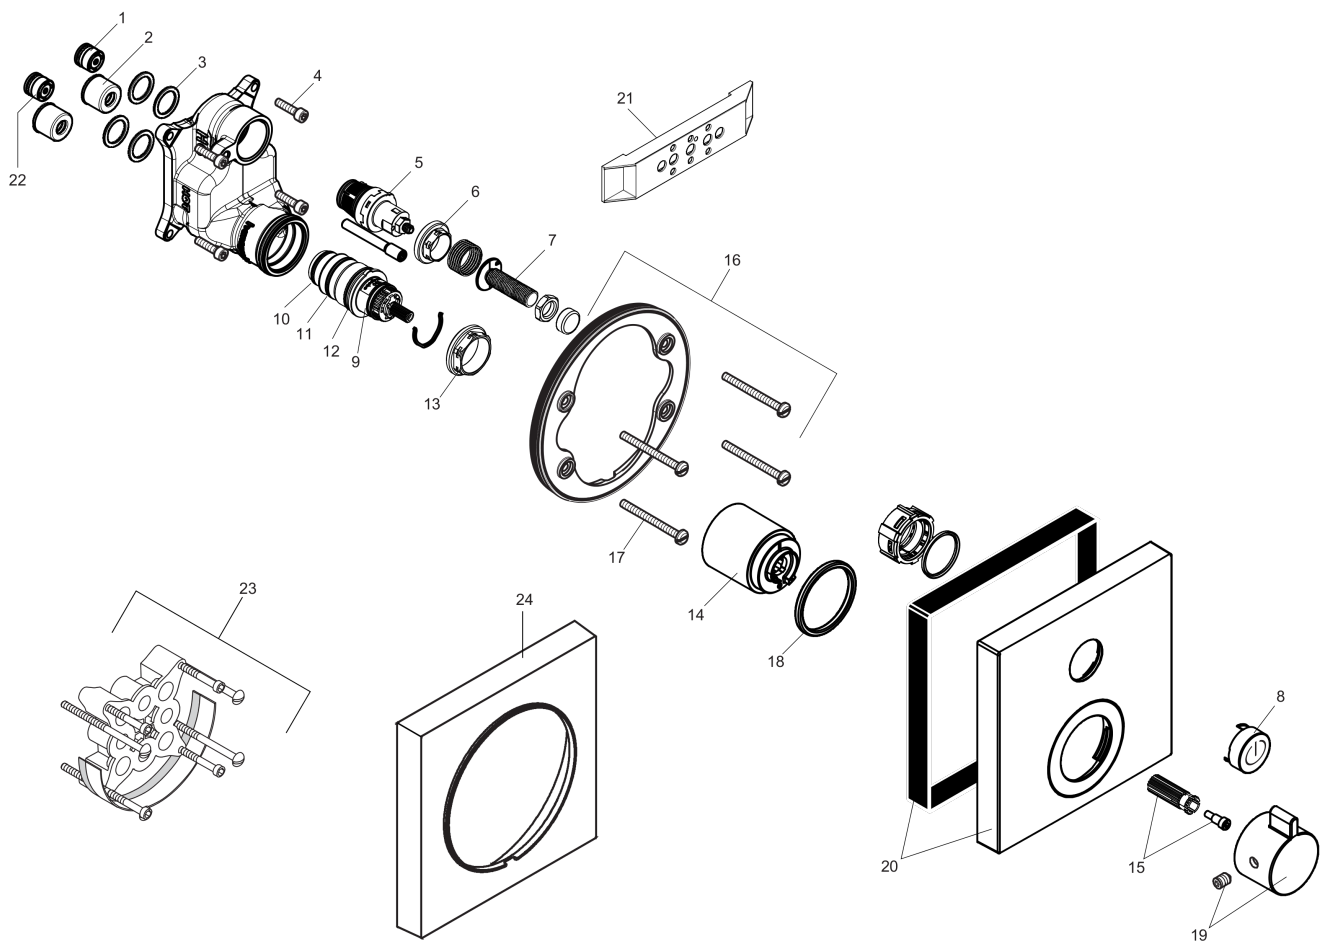

**ShowerSelect**  
**Thermostatic Trim for 1 Function, Square**  
 Finishes : **chrome** Part no. : **15762001**

**Description**

**Features**

- Select push-button on/off control for 1 outlet
- Flow: 7.00 GPM (26.5 L/Min)
- Thermostatic cartridge, Start/stop cartridge
- Anti-scald 100° safety stop
- Optimized for water-efficient shower products

**Item details**

List Price \$ 621.00

**Technology**

**Compliance**

**Product image**

**Scale drawing**

**ShowerSelect**  
**Thermostatic Trim for 1 Function, Square**  
 Finishes : **chrome**    Part no. : **15762001**

**Exploded drawing**

Year of production: >12/14

**ShowerSelect**  
**Thermostatic Trim for 1 Function, Square**  
 Finishes : **chrome** Part no. : **15762001**