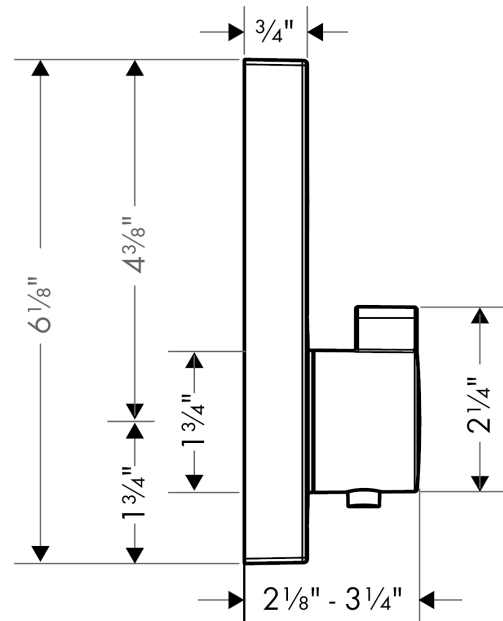

**ShowerSelect**  
**Thermostatic Trim for 1 Function, Square**  
 Finishes : **chrome** Part no. : **15762001**

**Description**

**Features**

- Select push-button on/off control for 1 outlet
- Flow: 7.00 GPM (26.5 L/Min)
- Thermostatic cartridge, Start/stop cartridge
- Anti-scald 100° safety stop
- Optimized for water-efficient shower products

**Item details**

List Price \$ 621.00

**Technology**

**Compliance**

**Product image**

**Scale drawing**

**ShowerSelect**  
**Thermostatic Trim for 1 Function, Square**  
 Finishes : **chrome**    Part no. : **15762001**

**Exploded drawing**

Year of production: >12/14

**ShowerSelect**  
**Thermostatic Trim for 1 Function, Square**  
 Finishes : **chrome** Part no. : **15762001**