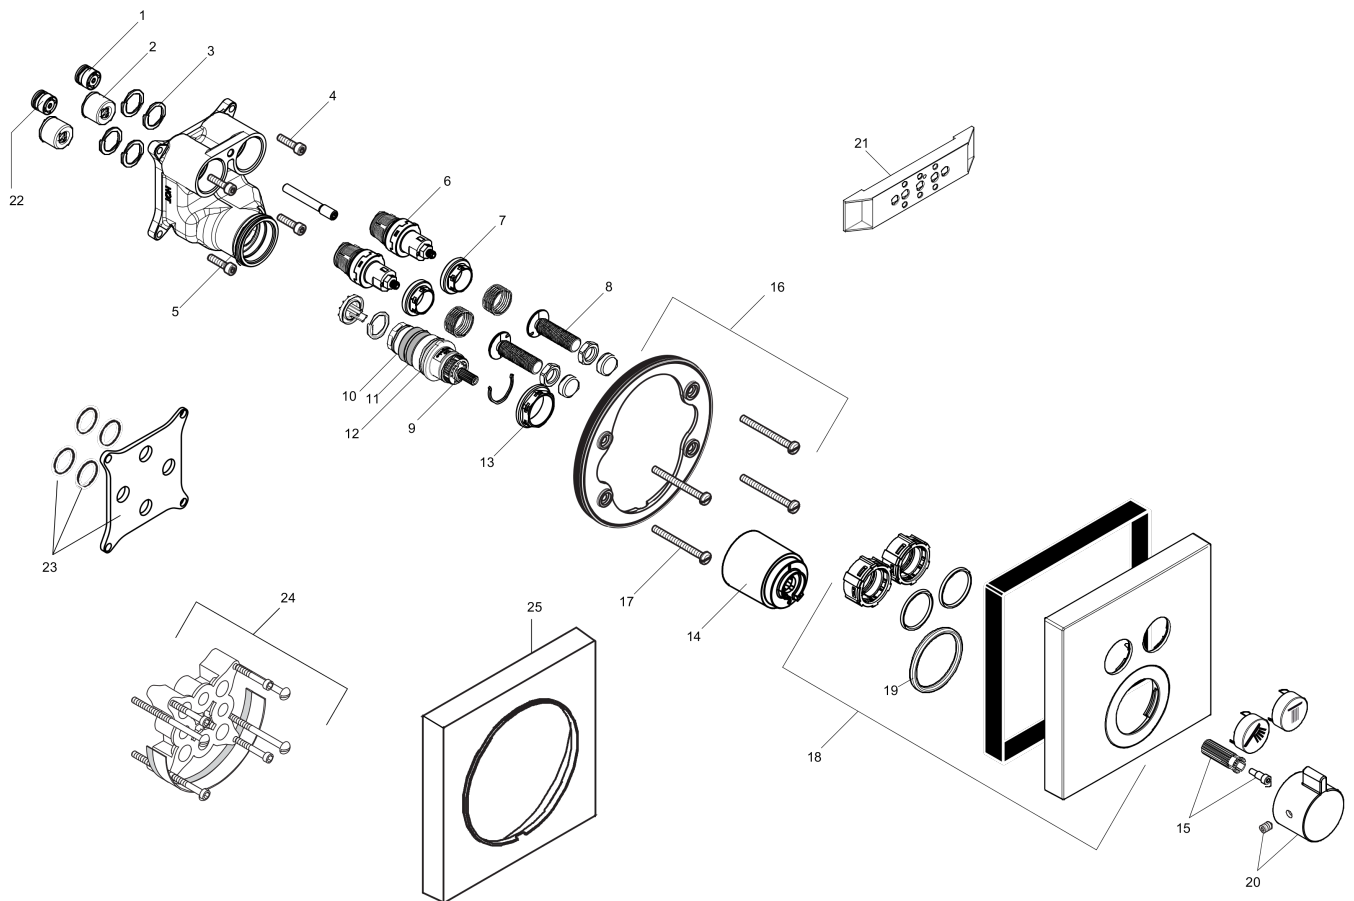

**ShowerSelect**  
**Thermostatic Trim for 2 Functions, Square**  
 Finishes : **chrome** Part no. : **15763001**

**Description**

**Features**

- Outlets may be operated simultaneously
- Select push-button on/off control for 2 outlets
- Flow: 8.0 GPM (30.3 L/Min) / 2.0 GPM (7.6 L/Min)
- Thermostatic cartridge, Start/stop cartridge
- Anti-scald 100° safety stop
- Optimized for water-efficient shower products
- Includes optional accessory to limit total flow to 2.0 GPM @ 80 psi where required

**Item details**

List Price \$ 653.00

**Technology**

**Compliance**

**Product image**

**Scale drawing**

**ShowerSelect**  
**Thermostatic Trim for 2 Functions, Square**  
 Finishes : **chrome**    Part no. : **15763001**

**Exploded drawing**

Year of production: >12/14

**ShowerSelect**  
**Thermostatic Trim for 2 Functions, Square**  
 Finishes : **chrome** Part no. : **15763001**