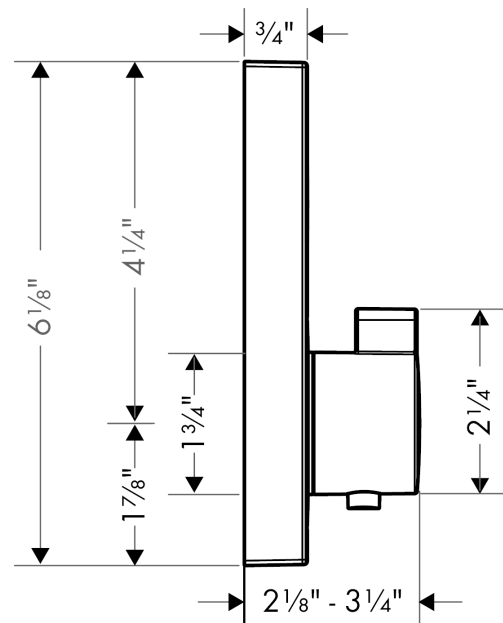

**ShowerSelect**  
**Thermostatic Trim for 2 Functions, Square**  
 Finishes : **chrome** Part no. : **15763001**

**Description**

**Features**

- Outlets may be operated simultaneously
- Select push-button on/off control for 2 outlets
- Flow: 8.0 GPM (30.3 L/Min) / 2.0 GPM (7.6 L/Min)
- Thermostatic cartridge, Start/stop cartridge
- Anti-scald 100° safety stop
- Optimized for water-efficient shower products
- Includes optional accessory to limit total flow to 2.0 GPM @ 80 psi where required

**Item details**

List Price \$ 653.00

**Technology**

**Compliance**

**Product image**

**Scale drawing**

**ShowerSelect**  
**Thermostatic Trim for 2 Functions, Square**  
 Finishes : **chrome**    Part no. : **15763001**

**Exploded drawing**

Year of production: >12/14

**ShowerSelect**  
**Thermostatic Trim for 2 Functions, Square**  
 Finishes : **chrome** Part no. : **15763001**