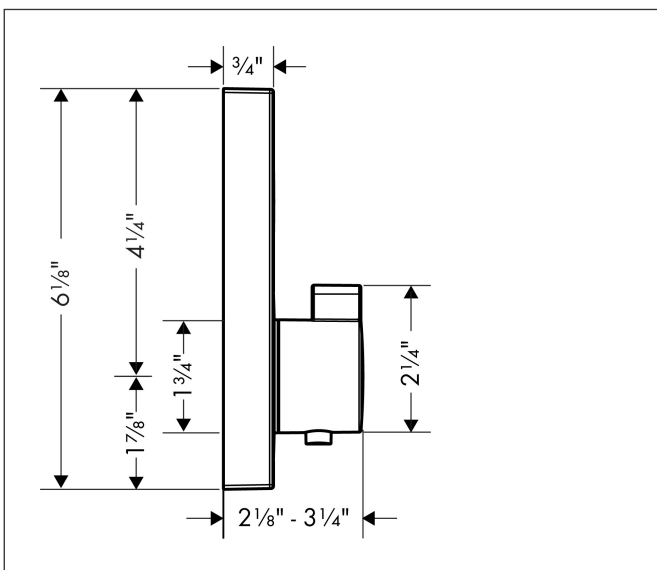

Brand hansgrohe
 Art. Name **ShowerSelect** Thermostatic Trim for 2 Functions, Square
 Art. Nr. 15763001
 Surface Chrome
 Pos. 1

Product Picture

Features

- Multiple outlets can be run simultaneously
- Select button on/off control for 2 outlets
- Thermostat cartridge, Start/stop valve to operate the functions
- Maximum flow rate (at 3 bar): 30.3 l/min
- Optimized for water-efficient shower products
- Safety stop at 40°C
- Thermostat is delivered with buttons Handshower and Rain large

Drawing

Technology