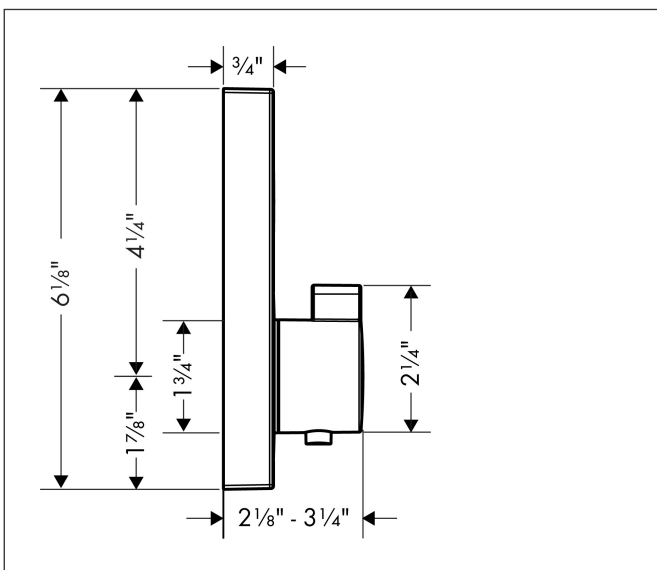

Brand hansgrohe
Art. Name **ShowerSelect** Thermostatic Trim for 2 Functions, Square
Art. Nr. 15763141
Surface Brushed Bronze
Pos. 1

Product Picture

Features

- Multiple outlets can be run simultaneously
- Select button on/off control for 2 outlets
- Thermostat cartridge, Start/stop valve to operate the functions
- Maximum flow rate (at 3 bar): 30.3 l/min
- Optimized for water-efficient shower products
- Safety stop at 40°C
- Thermostat is delivered with buttons Handshower and Rain large

Drawing

Technology