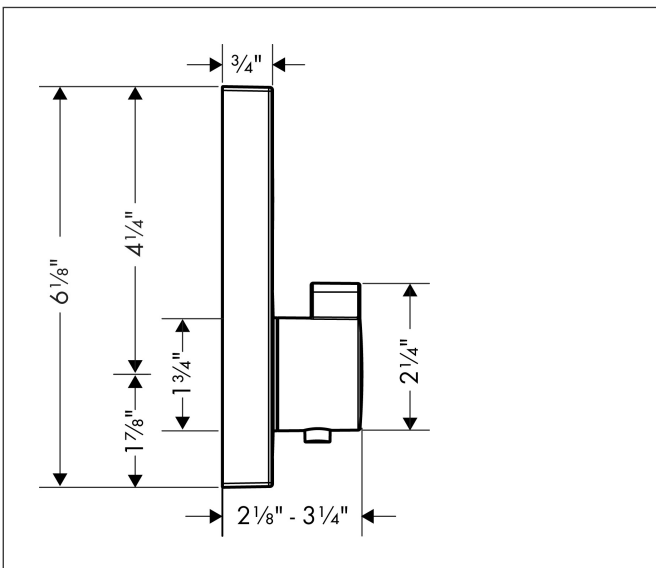

Brand hansgrohe
Art. Name **ShowerSelect** Thermostatic Trim for 2 Functions, Square
Art. Nr. 15763341
Surface Brushed Black Chrome
Pos. 1

Product Picture

Features

- Multiple outlets can be run simultaneously
- Select button on/off control for 2 outlets
- Thermostat cartridge, Start/stop valve to operate the functions
- Maximum flow rate (at 3 bar): 30.3 l/min
- Optimized for water-efficient shower products
- Safety stop at 40°C
- Thermostat is delivered with buttons Handshower and Rain large

Drawing

Technology