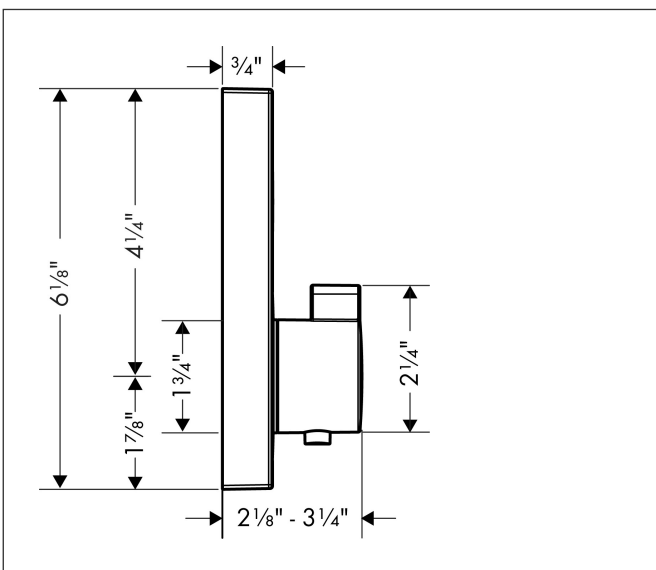

Brand hansgrohe
 Art. Name **ShowerSelect** Thermostatic Trim for 2 Functions, Square
 Art. Nr. 15763671
 Surface matte black
 Pos. 1

Product Picture

Features

- Multiple outlets can be run simultaneously
- Select button on/off control for 2 outlets
- Thermostat cartridge, Start/stop valve to operate the functions
- Maximum flow rate (at 3 bar): 30.3 l/min
- Optimized for water-efficient shower products
- Safety stop at 40°C
- Thermostat is delivered with buttons Handshower and Rain large

Drawing

Technology