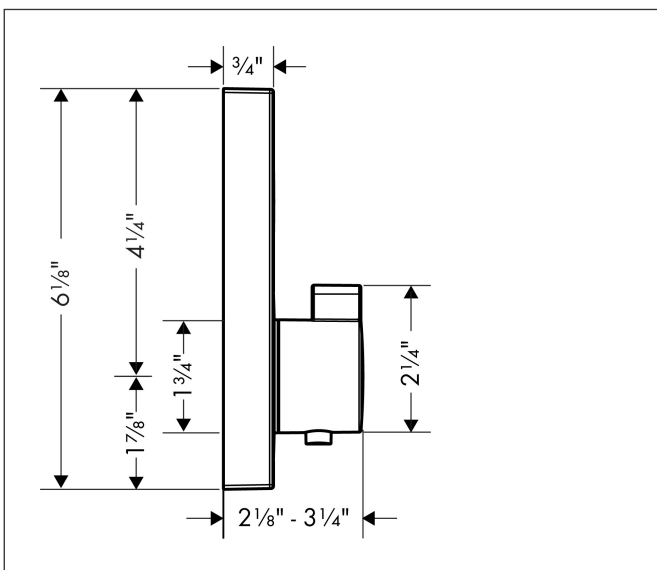

Brand hansgrohe
Art. Name **ShowerSelect** Thermostatic Trim for 2 Functions, Square
Art. Nr. 15763701
Surface Matte White
Pos. 1

Product Picture

Features

- Multiple outlets can be run simultaneously
- Select button on/off control for 2 outlets
- Thermostat cartridge, Start/stop valve to operate the functions
- Maximum flow rate (at 3 bar): 30.3 l/min
- Optimized for water-efficient shower products
- Safety stop at 40°C
- Thermostat is delivered with buttons Handshower and Rain large

Drawing

Technology